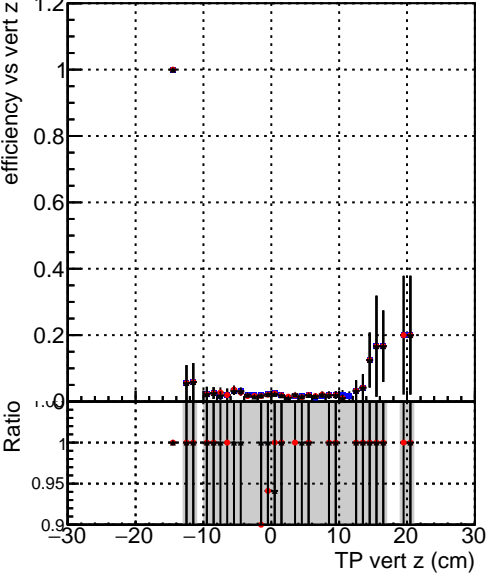

Efficiency vs vertpos

Efficiency vs vert z

- DQM_TT_original
- DQM_TT_mod_modelsdeep_truthfinal_reg_modelTEST-24
- DQM_TT_mod_modelsdeep_somethingbetter

Efficiency vs. sim PV z