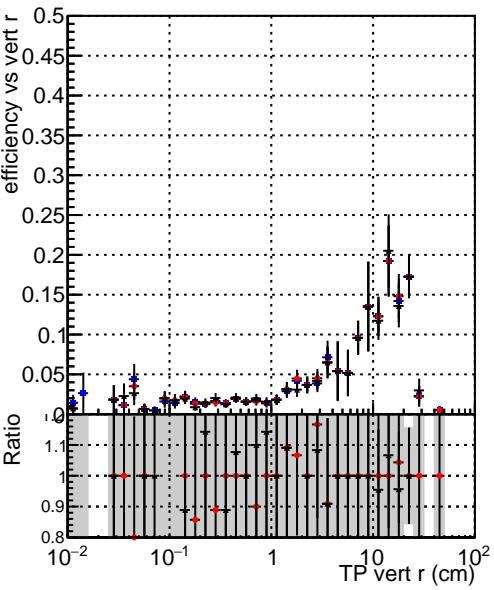

Efficiency vs vertpos

Efficiency vs vert z

- DQM_TT_original
- DQM_TT_mod_modelsdeep_truthfinal_reg_modelTEST-24
- DQM_TT_mod_modelsdeep_somethingbetter

Efficiency vs. sim PV z