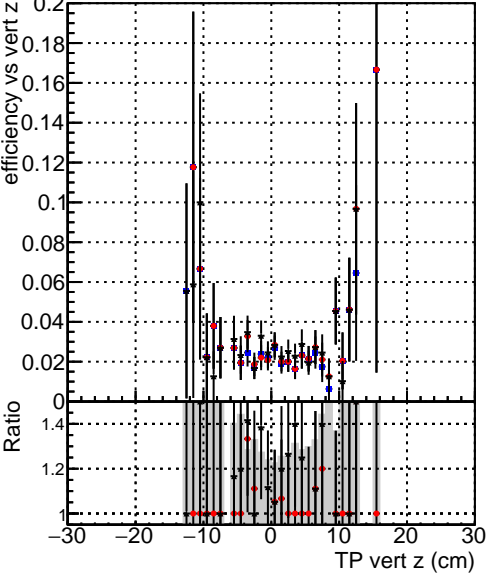

Efficiency vs vertpos

Efficiency vs TP vert z (cm)

- DQM_TT_original
- DQM_TT_mod_modelsdeep_truthfinal_reg_modelTEST-24
- DQM_TT_mod_modelsdeep_somethingbetter

Efficiency vs. sim PV z