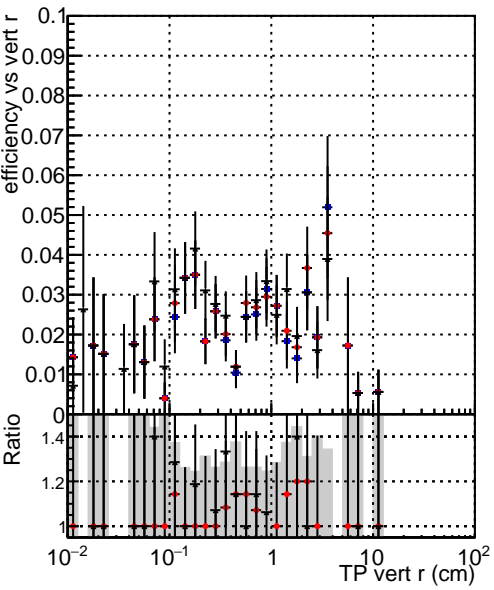

Efficiency vs vertpos

Efficiency vs TP vert z (cm)

- DQM_TT_original
- DQM_TT_mod_modelsdeep_truthfinal_reg_modelTEST-24
- DQM_TT_mod_modelsdeep_somethingbetter

Efficiency vs. sim PV z