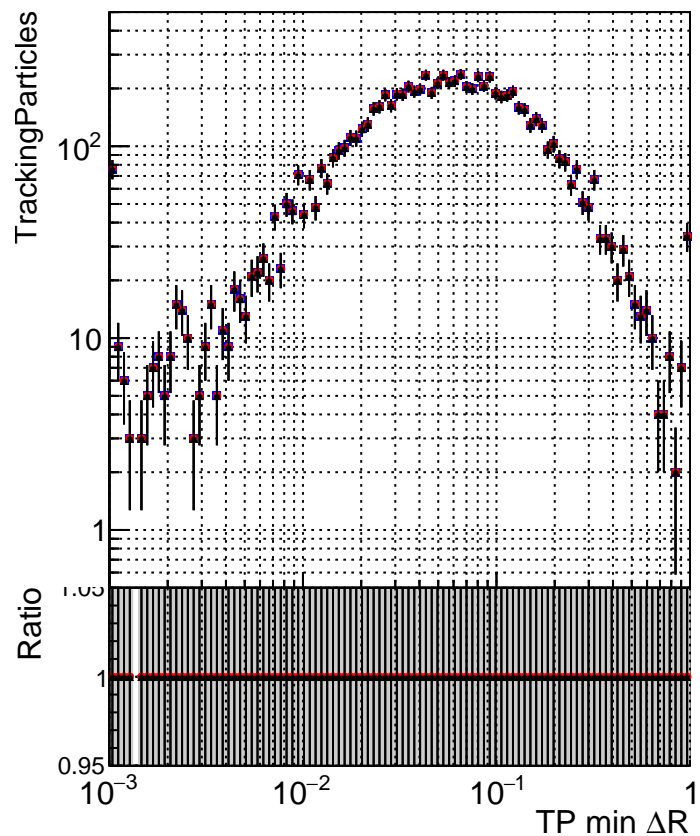

N of simulated tracks vs dR

N of associated tracks (simToReco) vs dR

N of simulated trac

- DQM_TT_original
- DQM_TT_mod_modelsdeep_truthfinal_reg_modelTEST-24
- ▲ DQM_TT_mod_modelsdeep_somethingbetter