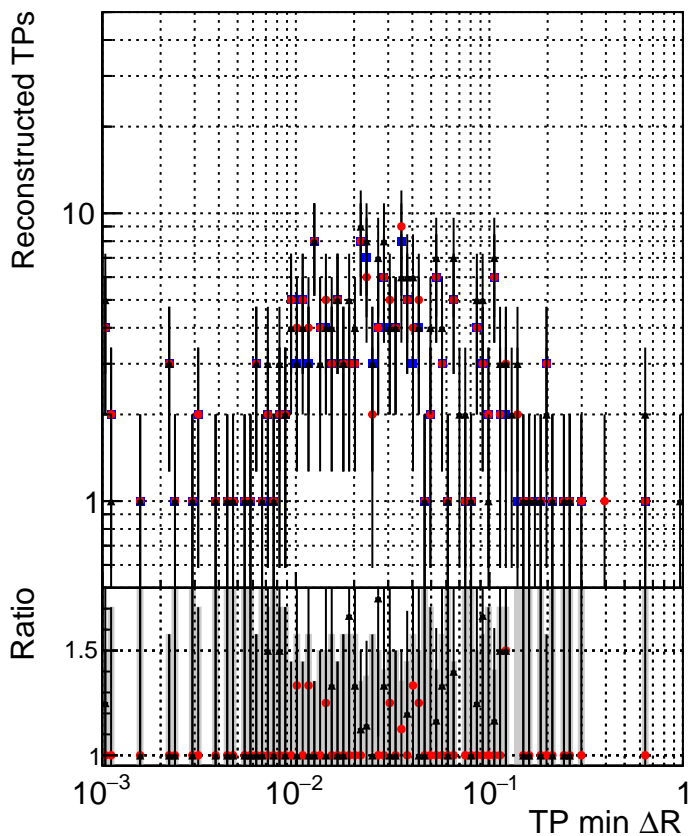

N of simulated tracks vs dR

N of associated tracks (simToReco) vs dR

N of simulated trac

- DQM_TT_original
- DQM_TT_mod_modelsdeep_truthfinal_reg_modelTEST-24
- ▲ DQM_TT_mod_modelsdeep_somethingbetter