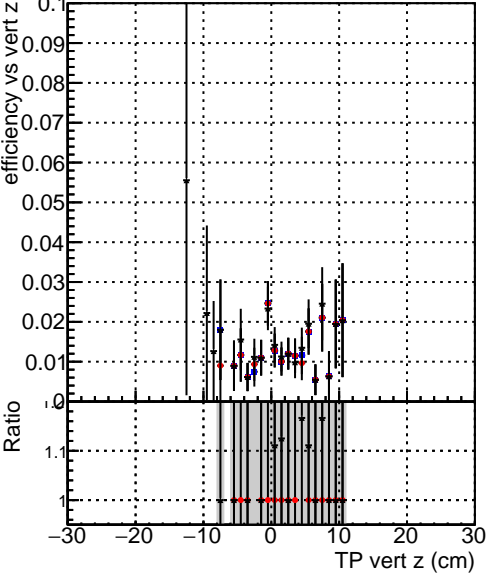

Efficiency vs vertpos

Efficiency vs TP vert z (cm)

- DQM\_TT\_original
- DQM\_TT\_mod\_modelsdeep\_truthfinal\_reg\_modelTEST-24
- DQM\_TT\_mod\_modelsdeep\_somethingbetter

Efficiency vs. sim PV z