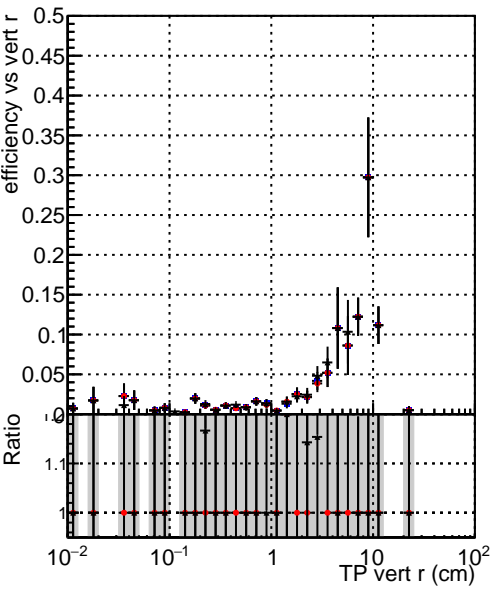

Efficiency vs vertpos

Efficiency vs TP vert z (cm)

- DQM\_TT\_original
- DQM\_TT\_mod\_modelsdeep\_truthfinal\_reg\_modelTEST-24
- DQM\_TT\_mod\_modelsdeep\_somethingbetter

Efficiency vs. sim PV z