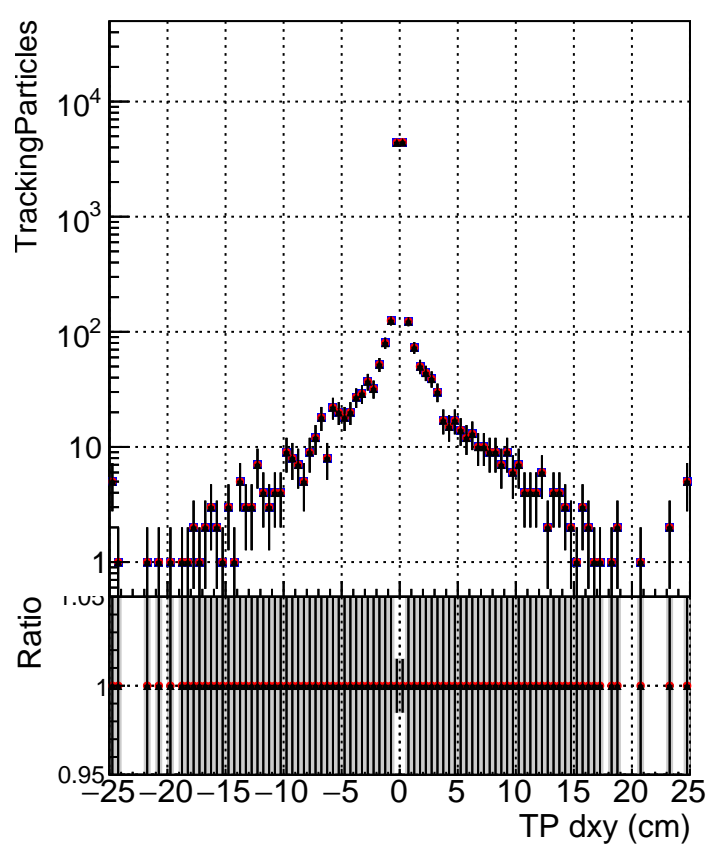

N of simulated tracks vs dxy

N of associated tracks (simToReco) vs dxy

N of simulated track

- DQM_TT_original
- DQM_TT_mod_modelsdeep_truthfinal_reg_modelTEST-24
- ▲ DQM_TT_mod_modelsdeep_somethingbetter