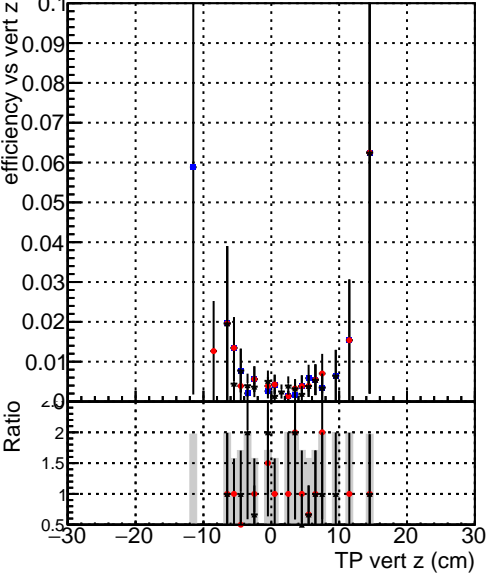

Efficiency vs vertpos

Efficiency vs vert z

- DQM\_TT\_original
- DQM\_TT\_mod\_modelsdeep\_truthfinal\_reg\_modelTEST-24
- DQM\_TT\_mod\_modelsdeep\_somethingbetter

Efficiency vs. sim PV z