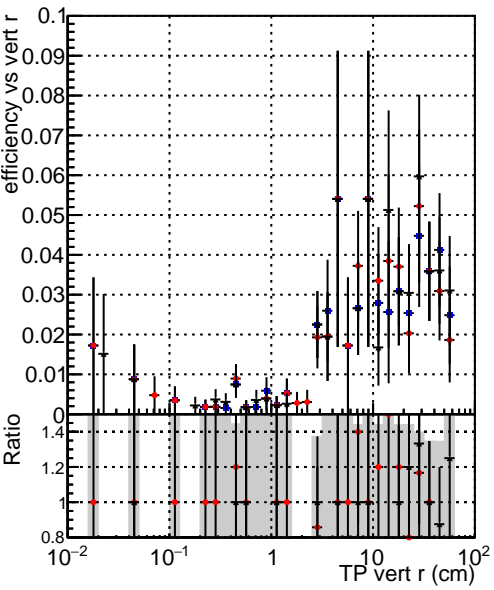

Efficiency vs vertpos

Efficiency vs vert z

- DQM\_TT\_original
- DQM\_TT\_mod\_modelsdeep\_truthfinal\_reg\_modelTEST-24
- DQM\_TT\_mod\_modelsdeep\_somethingbetter

Efficiency vs. sim PV z