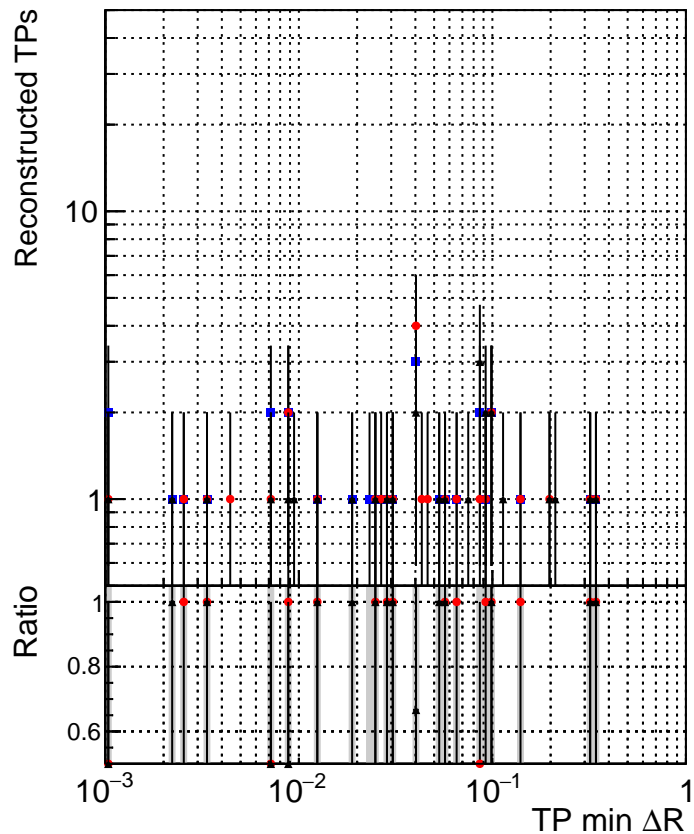

N of simulated tracks vs dR

N of associated tracks (simToReco) vs dR

N of simulated trac

- DQM_TT_original
- DQM_TT_mod_modeldeep_truthfinal_reg_modelTEST-24
- ▲ DQM_TT_mod_modeldeep_somethingbetter