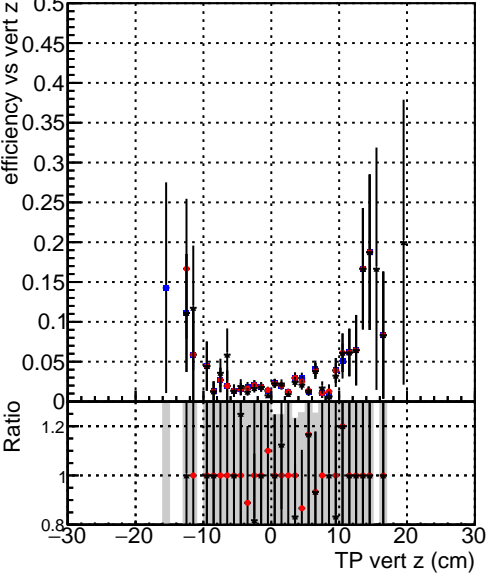

Efficiency vs vertpos

Efficiency vs vert z

- DQM_TT_original
- DQM_TT_mod_modelsdeep_truthfinal_reg_modelTEST-24
- DQM_TT_mod_modelsdeep_somethingbetter

Efficiency vs. sim PV z