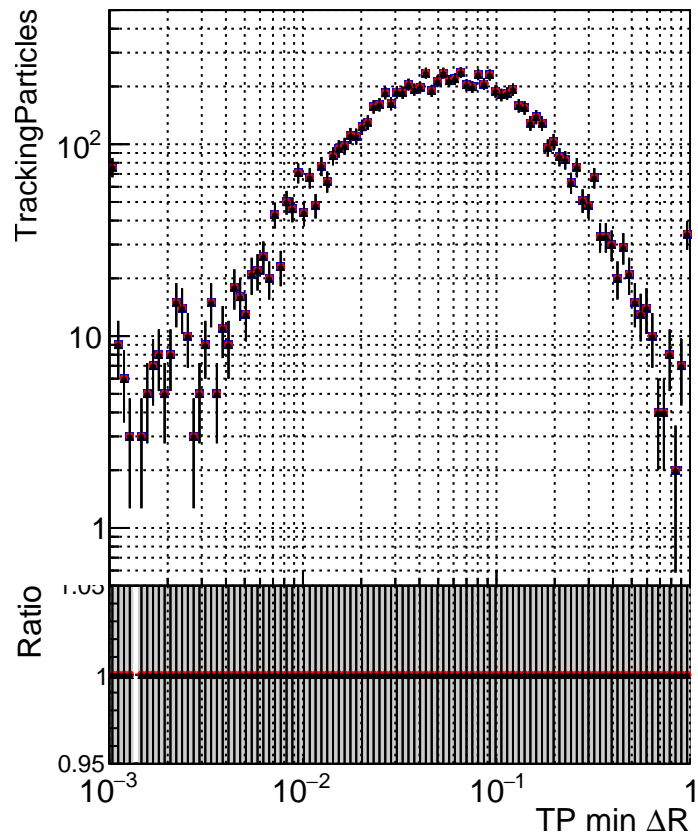

N of simulated tracks vs dR

N of associated tracks (simToReco) vs dR

N of simulated trac

- DQM_TT_original
- DQM_TT_mod_modelsdeep_truthfinal_reg_modelTEST-24
- ▲ DQM_TT_mod_modelsdeep_somethingbetter