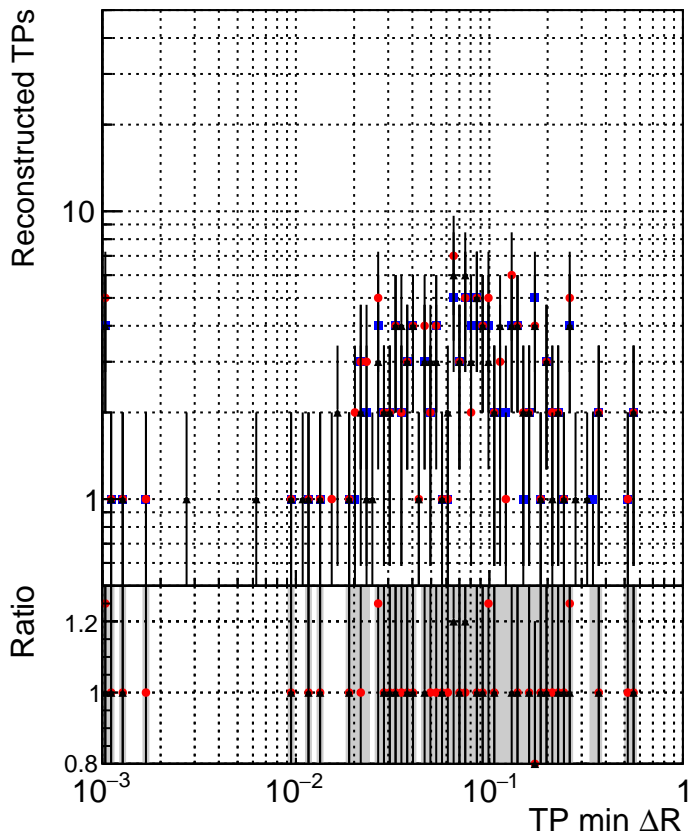

N of simulated tracks vs dR

N of associated tracks (simToReco) vs dR

N of simulated trac

- DQM_TT_original
- DQM_TT_mod_modelsdeep_truthfinal_reg_modelTEST-24
- ▲ DQM_TT_mod_modelsdeep_somethingbetter