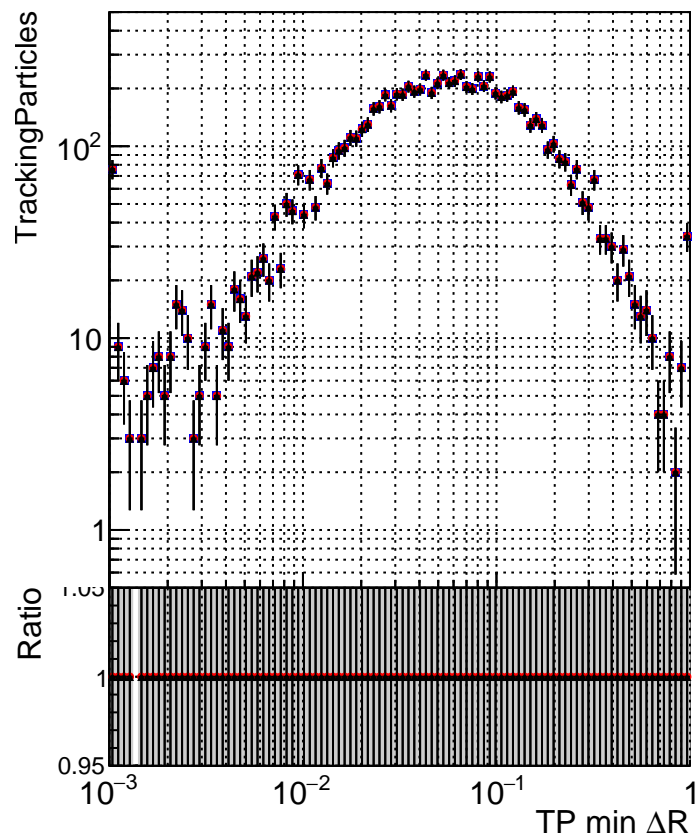

N of simulated tracks vs dR

N of associated tracks (simToReco) vs dR

N of simulated trac

- DQM_TT_original
- DQM_TT_mod_modeldeep_truthfinal_reg_modelTEST-24
- ▲ DQM_TT_mod_modeldeep_somethingbetter