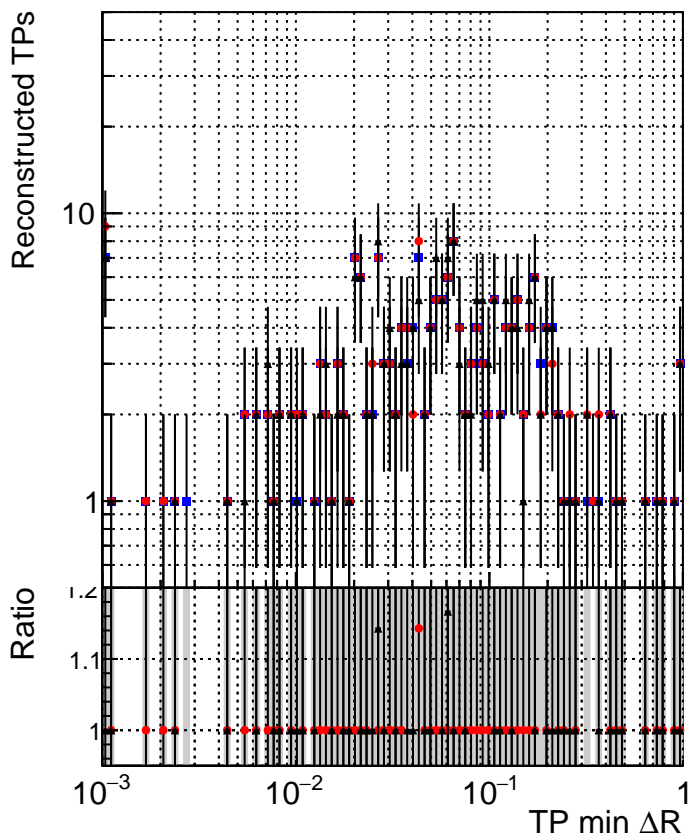

N of simulated tracks vs dR

N of associated tracks (simToReco) vs dR

N of simulated trac

- DQM_TT_original
- DQM_TT_mod_modeldeep_truthfinal_reg_modelTEST-24
- ▲ DQM_TT_mod_modeldeep_somethingbetter