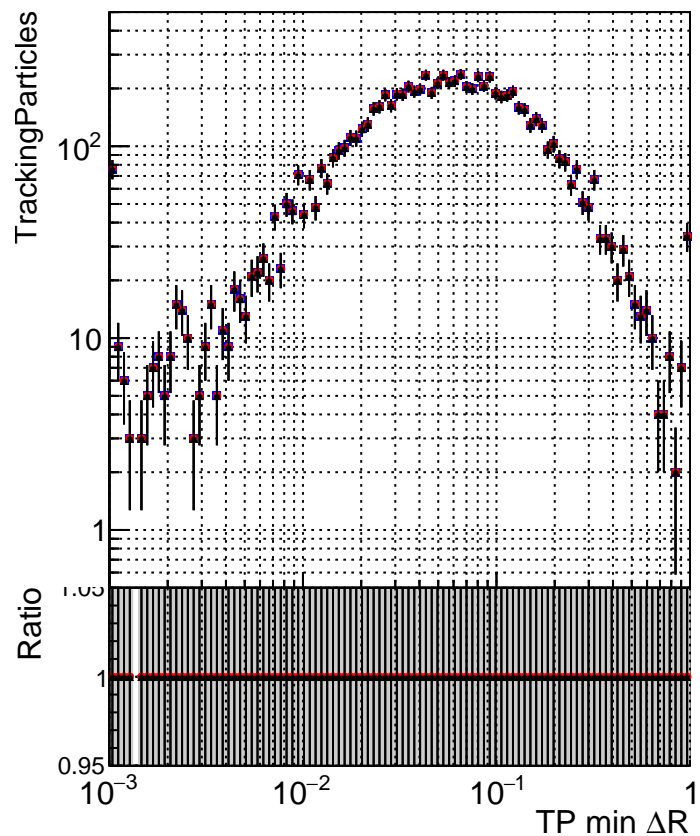

N of simulated tracks vs dR

N of associated tracks (simToReco) vs dR

N of simulated trac

- DQM_TT_original
- DQM_TT_mod_modeldeep_truthfinal_reg_modelTEST-24
- ▲ DQM_TT_mod_modeldeep_somethingbetter