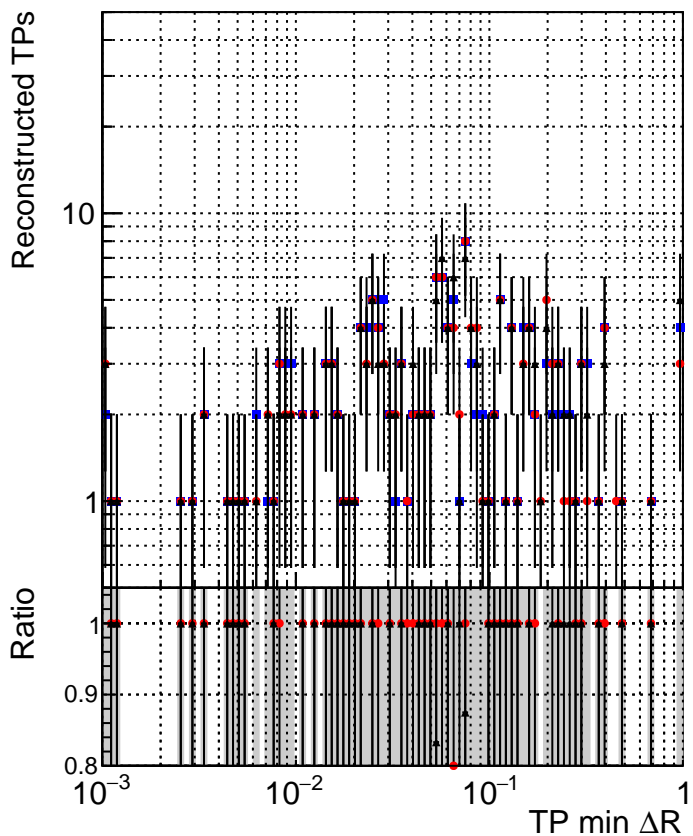

N of simulated tracks vs dR

N of associated tracks (simToReco) vs dR

N of simulated trac

- DQM_TT_original
- DQM_TT_mod_modeldeep_truthfinal_reg_modelTEST-24
- ▲ DQM_TT_mod_modeldeep_somethingbetter