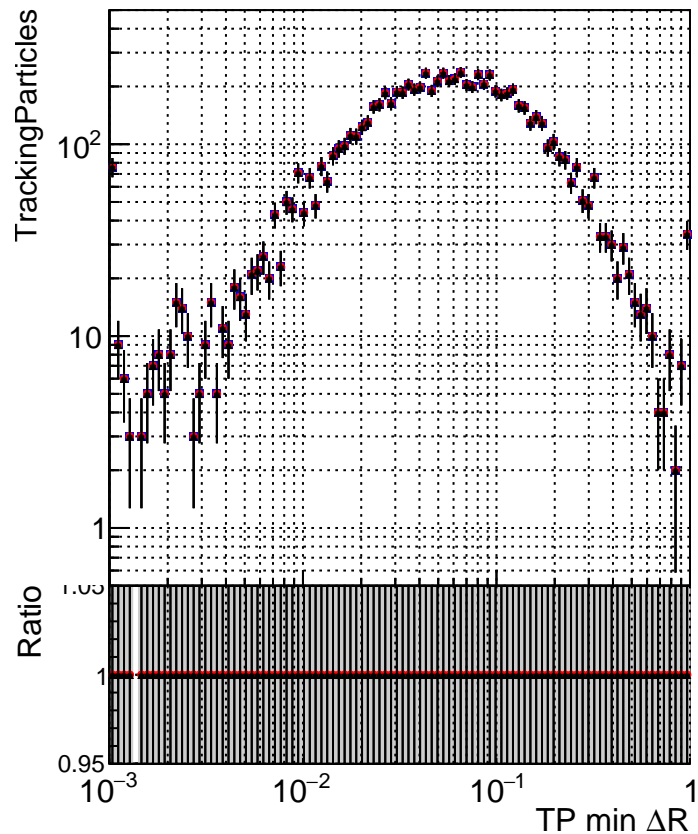

N of simulated tracks vs dR

N of associated tracks (simToReco) vs dR

N of simulated tracks

- DQM_TT_original
- DQM_TT_mod_modeldeep_truthfinal_reg_modelTEST-24
- ▲ DQM_TT_mod_modeldeep_somethingbetter