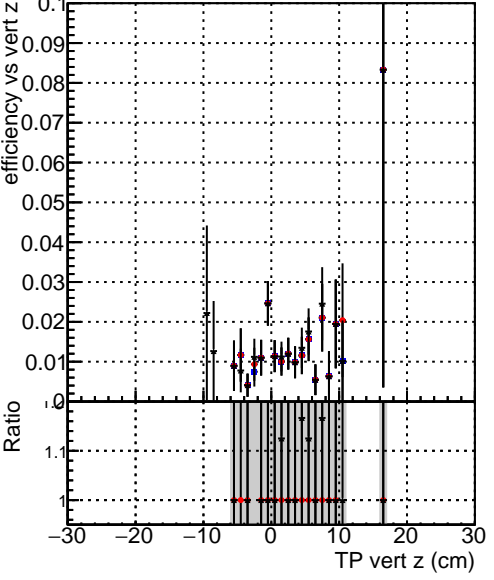

Efficiency vs vertpos

Efficiency vs TP vert z (cm)

- DQM_TT_original
- DQM_TT_mod_modelsdeep_truthfinal_reg_modelTEST-24
- DQM_TT_mod_modelsdeep_somethingbetter

Efficiency vs. sim PV z