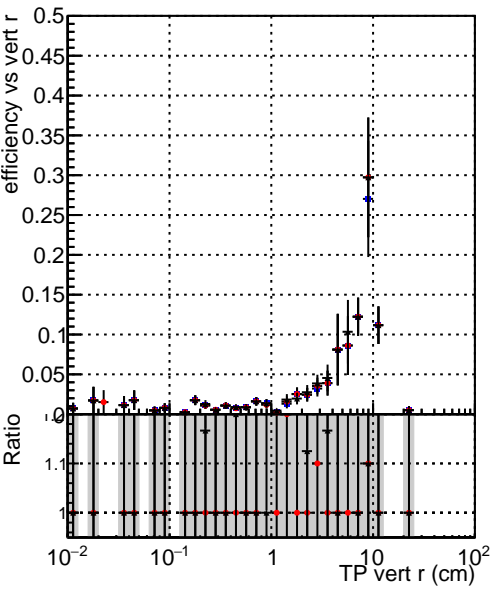

Efficiency vs vertpos

Efficiency vs TP vert z (cm)

- DQM_TT_original
- DQM_TT_mod_modelsdeep_truthfinal_reg_modelTEST-24
- DQM_TT_mod_modelsdeep_somethingbetter

Efficiency vs. sim PV z