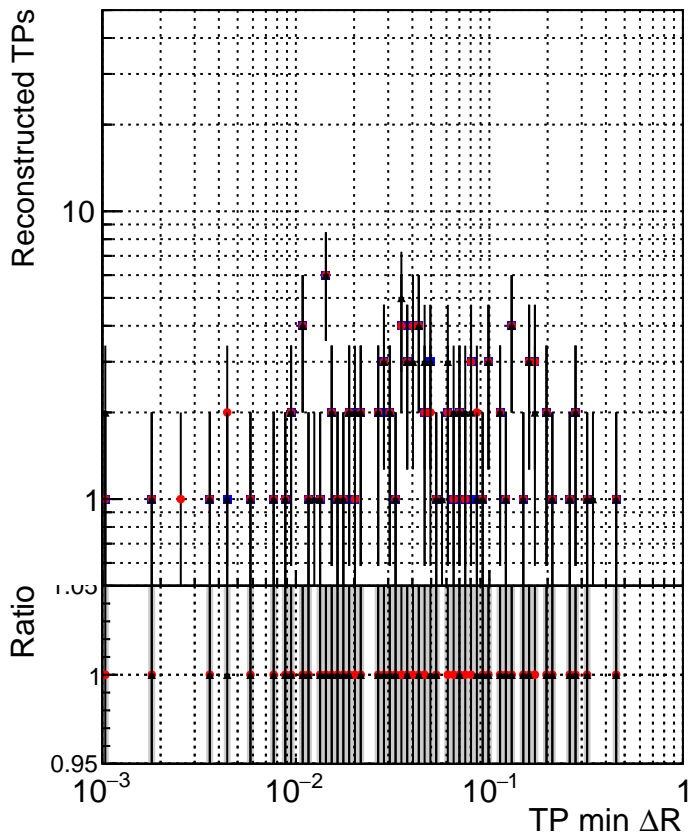

N of simulated tracks vs dR

N of associated tracks (simToReco) vs dR

N of simulated trac

- DQM_TT_original
- DQM_TT_mod_modelsdeep_truthfinal_reg_modelTEST-24
- ▲ DQM_TT_mod_modelsdeep_somethingbetter