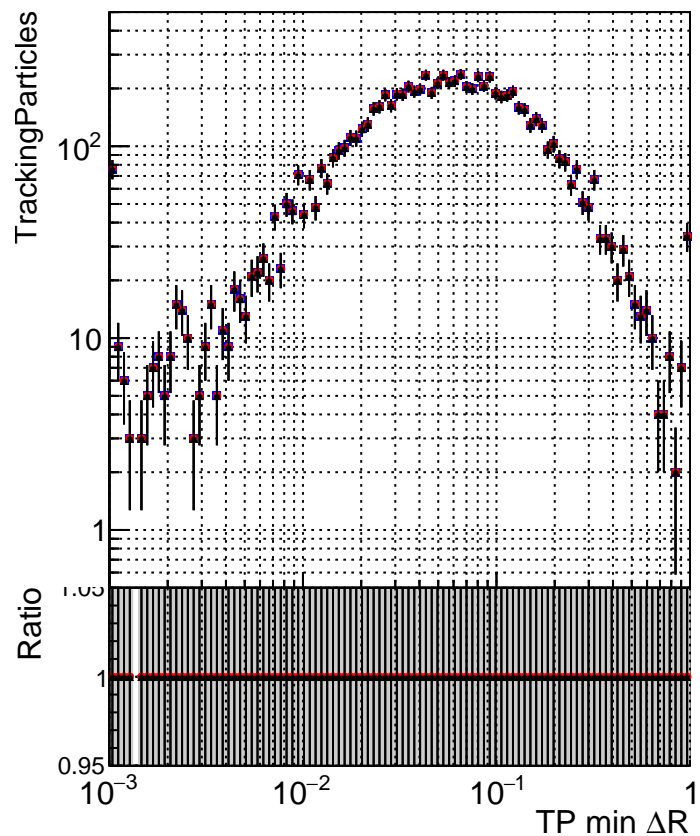

N of simulated tracks vs dR

N of associated tracks (simToReco) vs dR

N of simulated trac

- DQM\_TT\_original
- DQM\_TT\_mod\_modelsdeep\_truthfinal\_reg\_modelTEST-24
- ▲ DQM\_TT\_mod\_modelsdeep\_somethingbetter