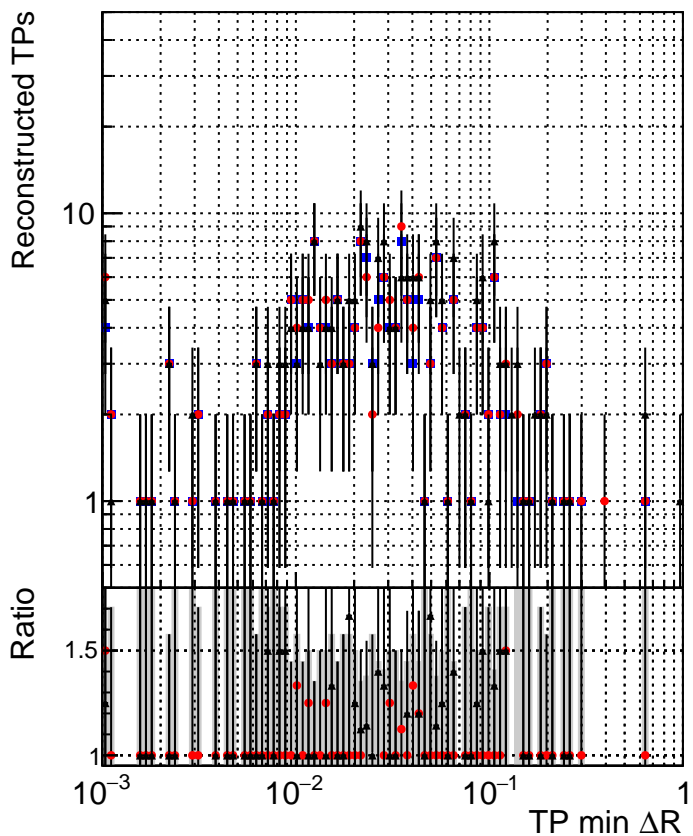

N of simulated tracks vs dR

N of associated tracks (simToReco) vs dR

N of simulated trac

- DQM\_TT\_original
- DQM\_TT\_mod\_modelsdeep\_truthfinal\_reg\_modelTEST-24
- ▲ DQM\_TT\_mod\_modelsdeep\_somethingbetter