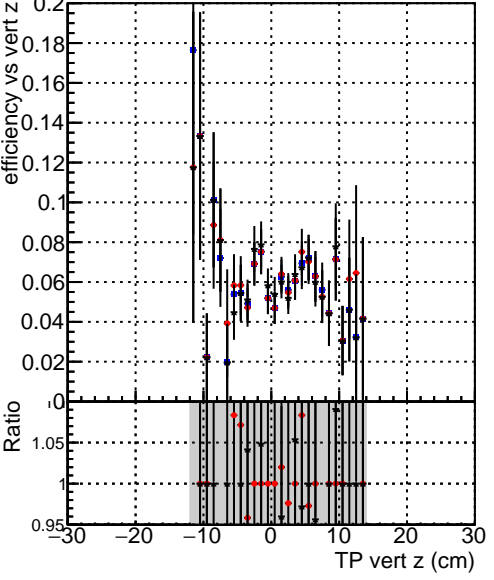

Efficiency vs vertpos

Efficiency vs vert z

- DQM\_TT\_original
- DQM\_TT\_mod\_modelsdeep\_truthfinal\_reg\_modelTEST-24
- DQM\_TT\_mod\_modelsdeep\_somethingbetter

Efficiency vs. sim PV z