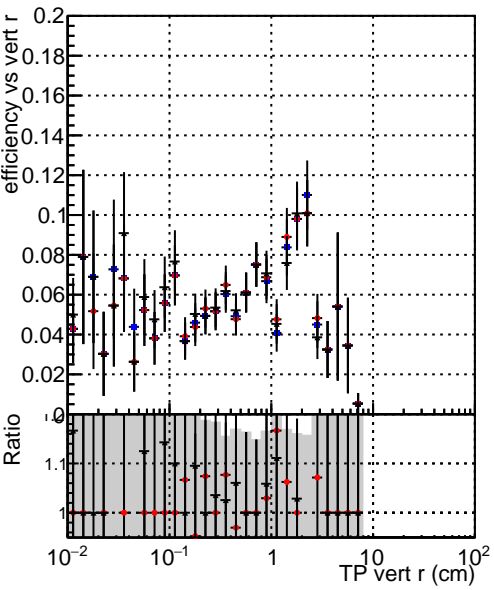

Efficiency vs vertpos

Efficiency vs vert z

- DQM\_TT\_original
- DQM\_TT\_mod\_modelsdeep\_truthfinal\_reg\_modelTEST-24
- DQM\_TT\_mod\_modelsdeep\_somethingbetter

Efficiency vs. sim PV z