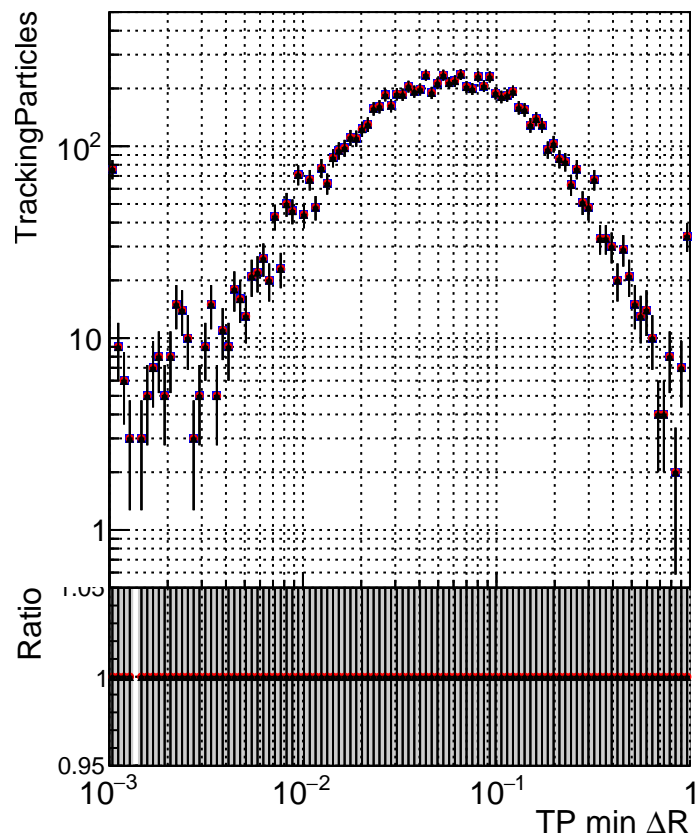

N of simulated tracks vs dR

N of associated tracks (simToReco) vs dR

N of simulated trac

- DQM_TT_original
- DQM_TT_mod_modelsdeep_truthfinal_reg_modelTEST-24
- ▲ DQM_TT_mod_modelsdeep_somethingbetter