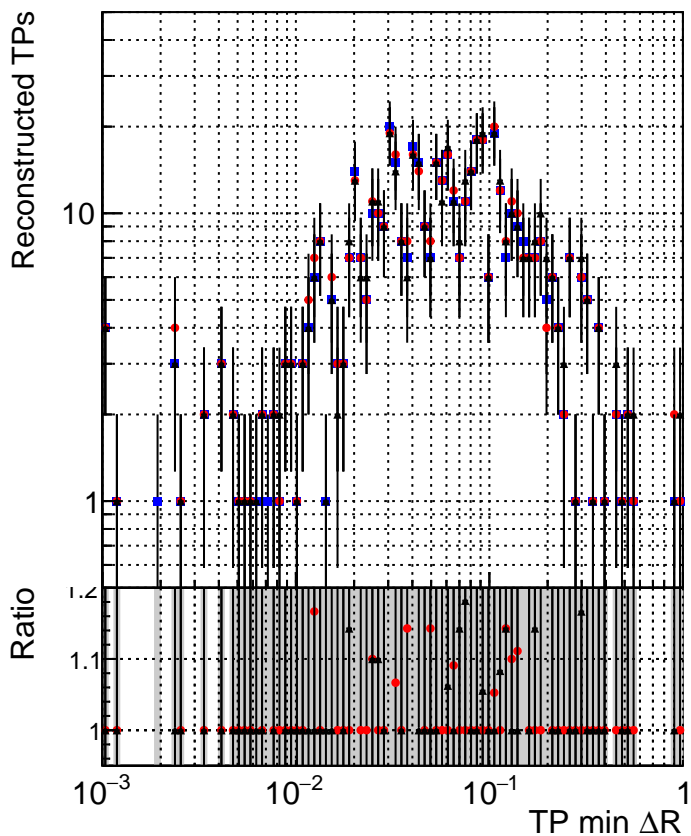

N of simulated tracks vs dR

N of associated tracks (simToReco) vs dR

N of simulated trac

- DQM_TT_original
- DQM_TT_mod_modelsdeep_truthfinal_reg_modelTEST-24
- ▲ DQM_TT_mod_modelsdeep_somethingbetter