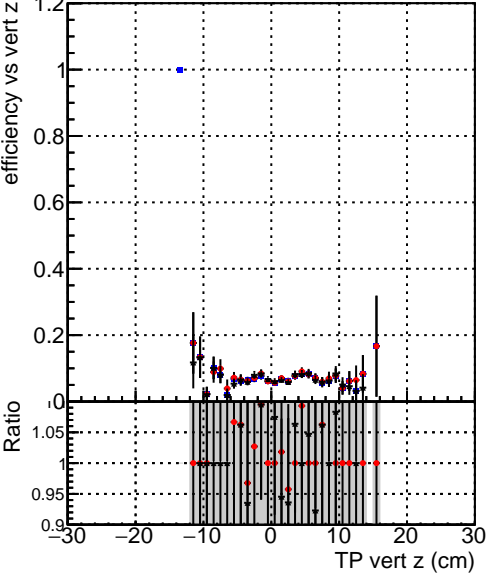

Efficiency vs vertpos

Efficiency vs vert z

- DQM\_TT\_original
- DQM\_TT\_mod\_modelsdeep\_truthfinal\_reg\_modelTEST-24
- DQM\_TT\_mod\_modelsdeep\_somethingbetter

Efficiency vs. sim PV z