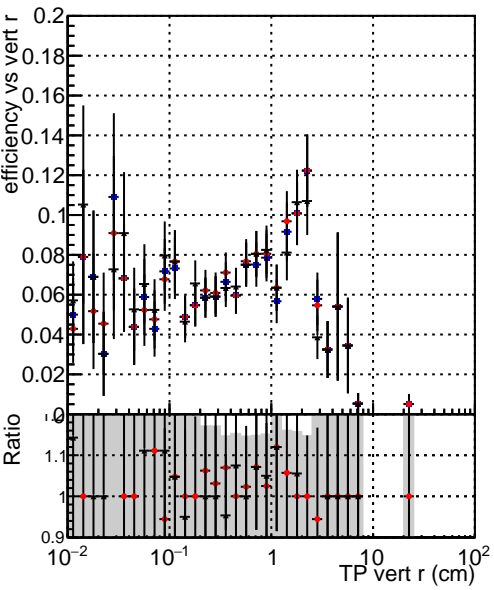

Efficiency vs vertpos

Efficiency vs vert z

- DQM\_TT\_original
- DQM\_TT\_mod\_modelsdeep\_truthfinal\_reg\_modelTEST-24
- DQM\_TT\_mod\_modelsdeep\_somethingbetter

Efficiency vs. sim PV z