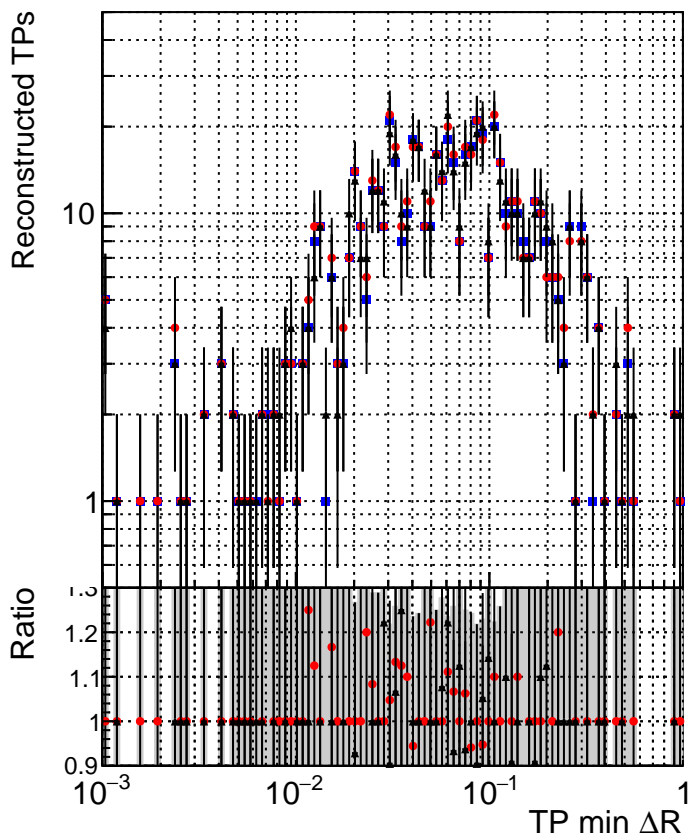

N of simulated tracks vs dR

N of associated tracks (simToReco) vs dR

N of simulated tracks

- DQM_TT_original
- DQM_TT_mod_modelsdeep_truthfinal_reg_modelTEST-24
- ▲ DQM_TT_mod_modelsdeep_somethingbetter