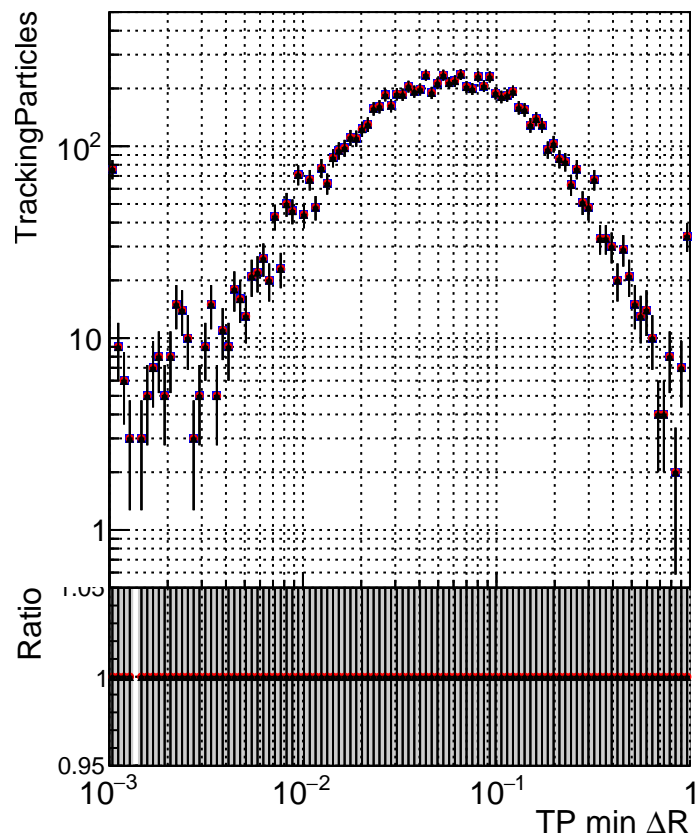

N of simulated tracks vs dR

N of associated tracks (simToReco) vs dR

N of simulated tracks

- DQM_TT_original
- DQM_TT_mod_modelsdeep_truthfinal_reg_modelTEST-24
- ▲ DQM_TT_mod_modelsdeep_somethingbetter