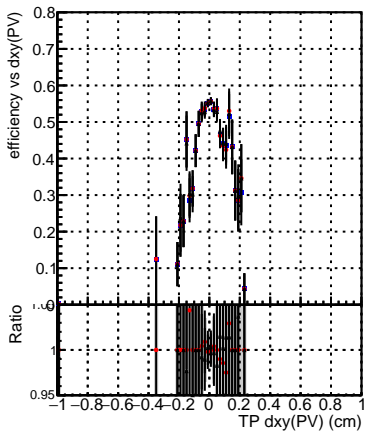

Efficiency vs Dxy(PV)

Legend for Efficiency vs Dxy(PV):
- DQM_TT_original (blue square)
- DQM_TT_mod_modelsdeep_truthfinal_reg_modelTEST-24 (red circle)
- DQM_TT_mod_modelsdeep_somethingbetter (black triangle)

Efficiency vs Dz(PV)

Efficiency vs Dz(PV)