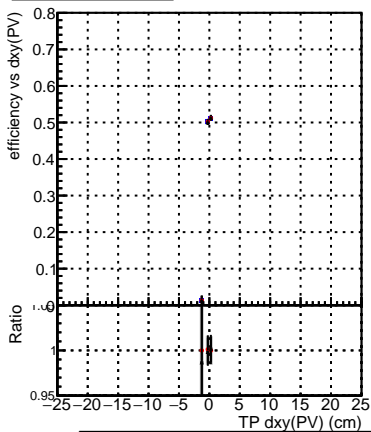

Efficiency vs Dxy(PV)

Legend for Efficiency vs Dxy(PV):
- DQM_TT_original (blue square)
- DQM_TT_mod_modelsdeep_truthfinal_reg_modelTEST-24 (red circle)
- DQM_TT_mod_modelsdeep_somethingbetter (black triangle)

Efficiency vs Dz(PV)

Efficiency vs Dz(PV)