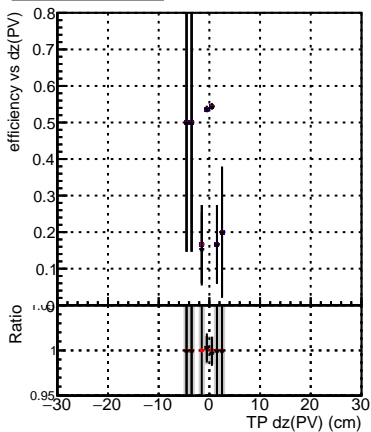

Efficiency vs Dxy(PV)

Legend for Efficiency vs Dxy(PV):
- DQM_TT_original (blue square)
- DQM_TT_mod_modelsdeep_truthfinal_reg_modelTEST-24 (red circle)
- DQM_TT_mod_modelsdeep_somethingbetter (black triangle)

Efficiency vs Dz(PV)

Efficiency vs Dz(PV)