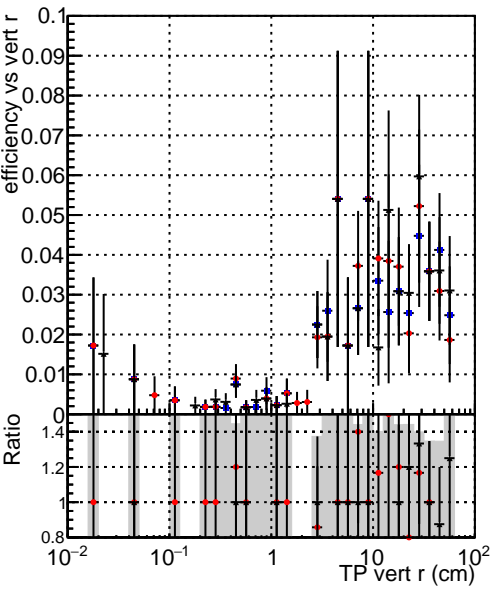

Efficiency vs vertpos

Efficiency vs TP vert z (cm)

- DQM_TT_original
- DQM_TT_mod_modelsdeep_truthfinal_reg_modelTEST-24
- DQM_TT_mod_modelsdeep_somethingbetter

Efficiency vs. sim PV z