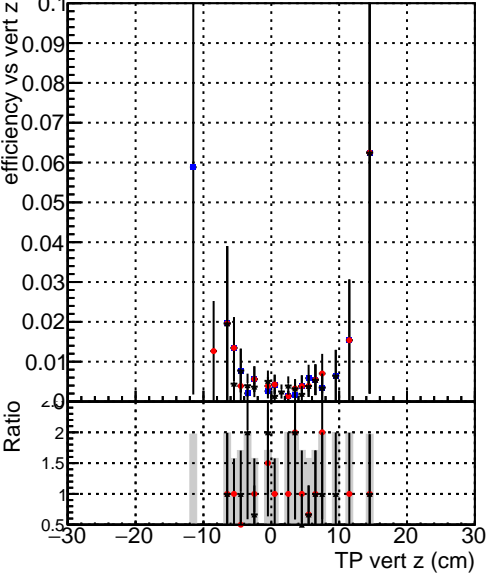

Efficiency vs vertpos

Efficiency vs TP vert z (cm)

- DQM_TT_original
- DQM_TT_mod_modelsdeep_truthfinal_reg_modelTEST-24
- DQM_TT_mod_modelsdeep_somethingbetter

Efficiency vs. sim PV z