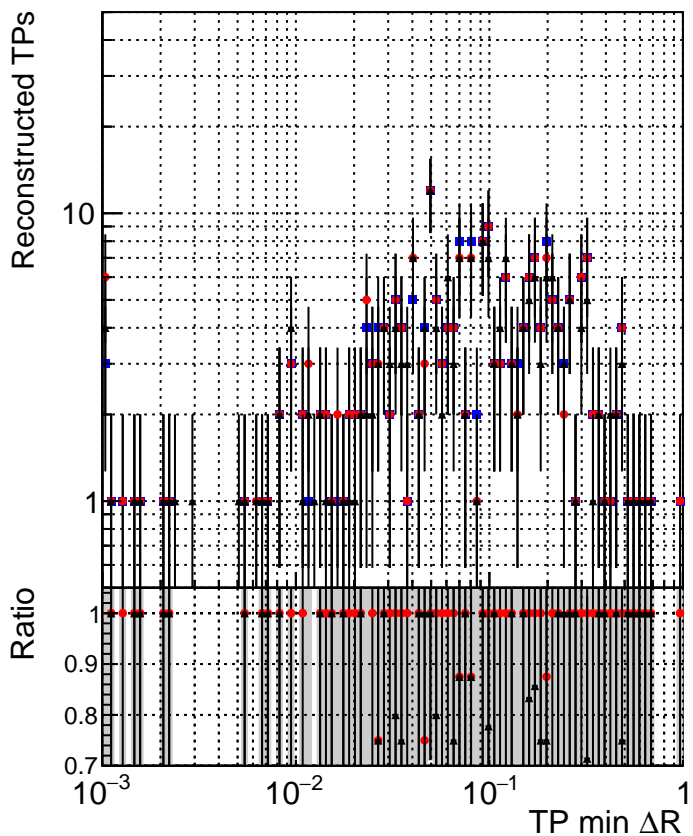

N of simulated tracks vs dR

N of associated tracks (simToReco) vs dR

N of simulated trac

- DQM\_TT\_original
- DQM\_TT\_mod\_modelsdeep\_truthfinal\_reg\_modelTEST-24
- ▲ DQM\_TT\_mod\_modelsdeep\_somethingbetter