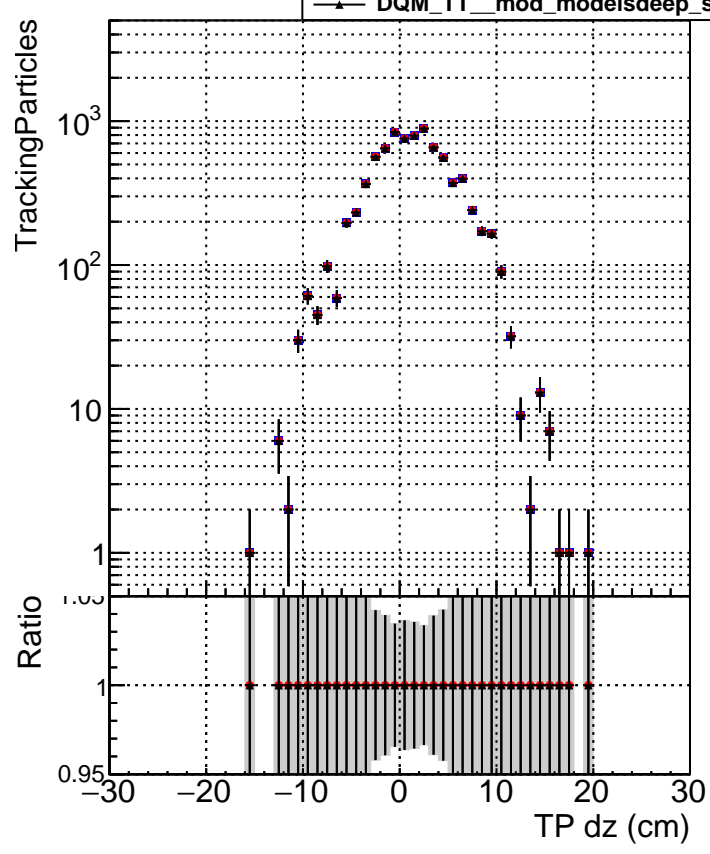

N of simulated tracks vs dxy

N of associated tracks (simToReco) vs dxy

N of simulated tracks vs dz

N of associated tracks (simToReco) vs dz

- DQM_TT_original
- DQM_TT_mod_modelsdeep_truthfinal_reg_modelTEST-24
- ▲ DQM_TT_mod_modelsdeep_somethingbetter