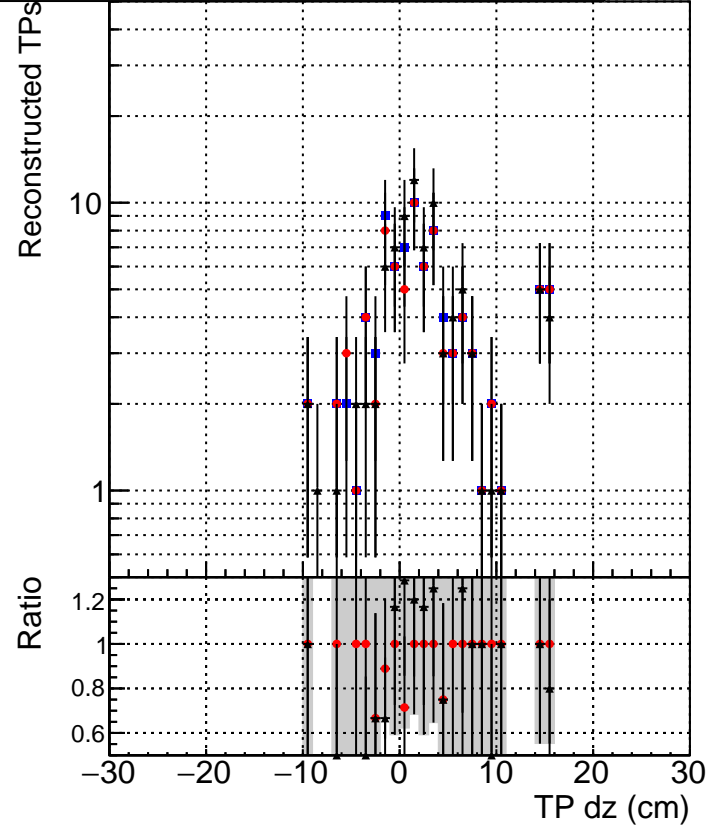

N of simulated tracks vs dxy

N of associated tracks (simToReco) vs dxy

N of simulated tracks vs dz

N of associated tracks (simToReco) vs dz

- DQM_TT_original
- DQM_TT_mod_modelsdeep_truthfinal_reg_modelTEST-24
- ▲ DQM_TT_mod_modelsdeep_somethingbetter