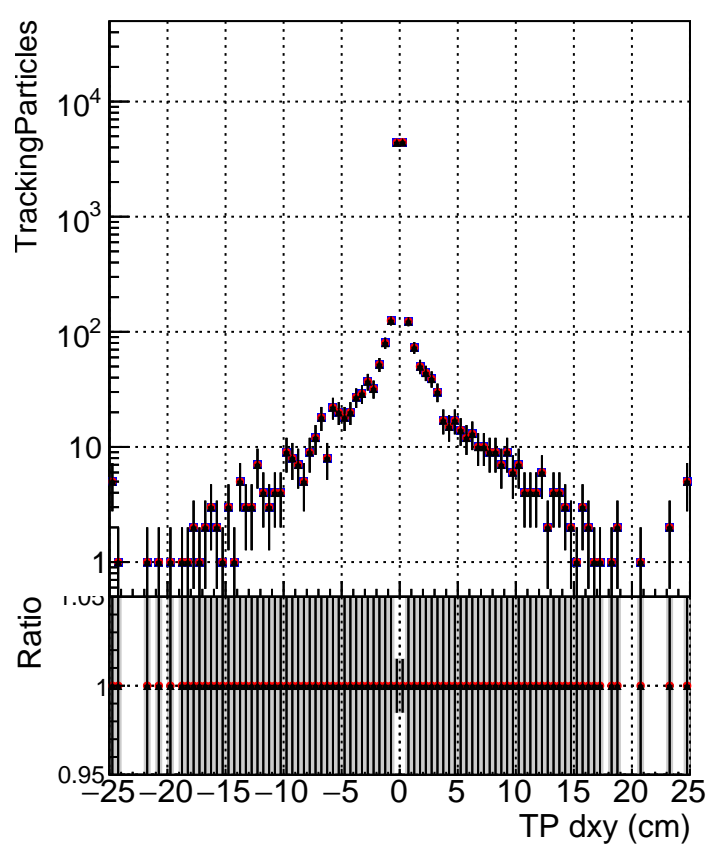

N of simulated tracks vs dxy

N of associated tracks (simToReco) vs dxy

N of simulated tracks vs dz

N of associated tracks (simToReco) vs dz

- DQM_TT_original
- DQM_TT_mod_modelsdeep_truthfinal_reg_modelTEST-24
- ▲ DQM_TT_mod_modelsdeep_somethingbetter