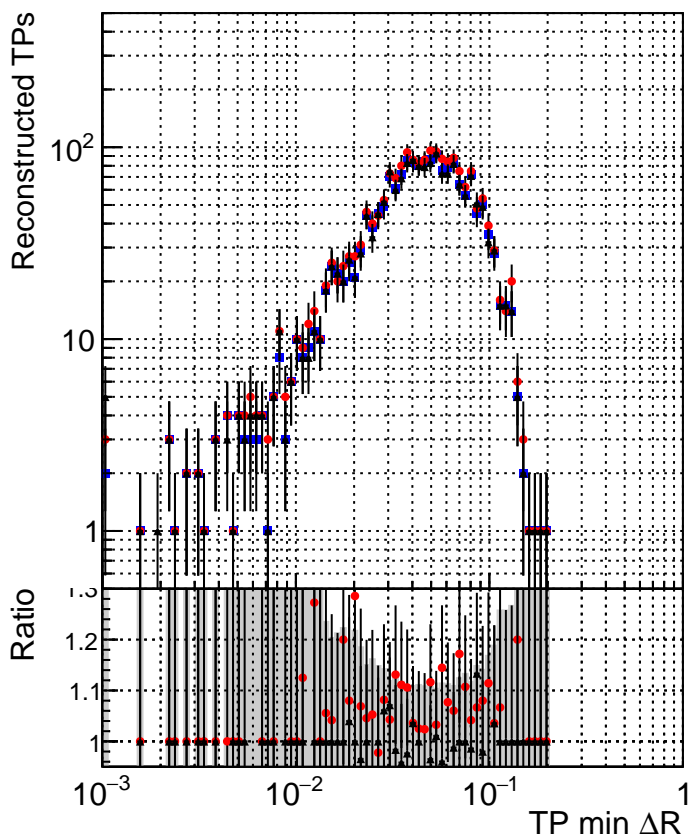

N of simulated tracks vs dR

N of associated tracks (simToReco) vs dR

N of simulated tracks

- DQM\_TT\_original
- DQM\_TT\_mod\_modelsdeep\_truthfinal\_reg\_modelTEST-24
- ▲ DQM\_TT\_mod\_modelsdeep\_somethingbetter