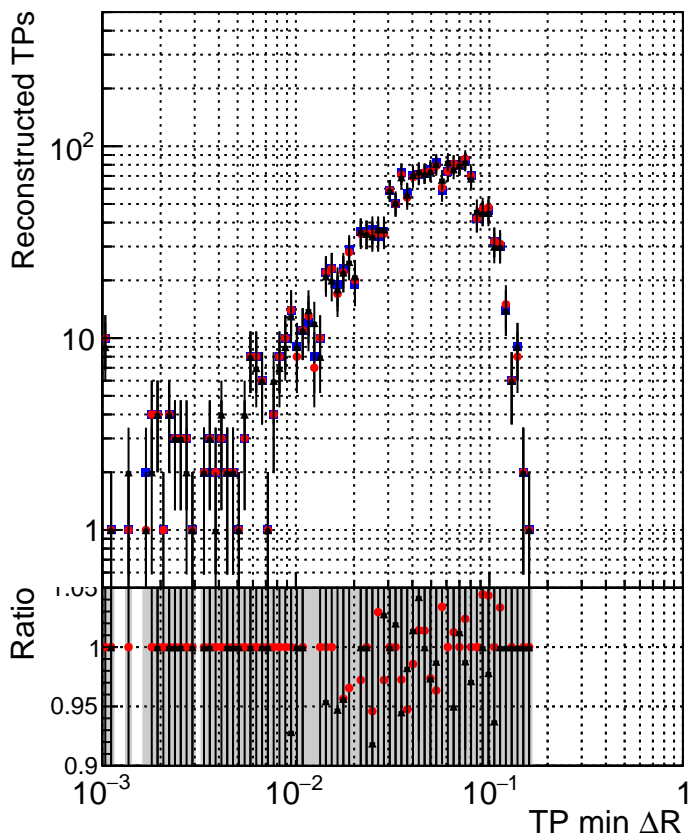

N of simulated tracks vs dR

N of associated tracks (simToReco) vs dR

N of simulated tracks

- DQM_TT_original
- DQM_TT_mod_modelsdeep_truthfinal_reg_modelTEST-24
- ▲ DQM_TT_mod_modelsdeep_somethingbetter