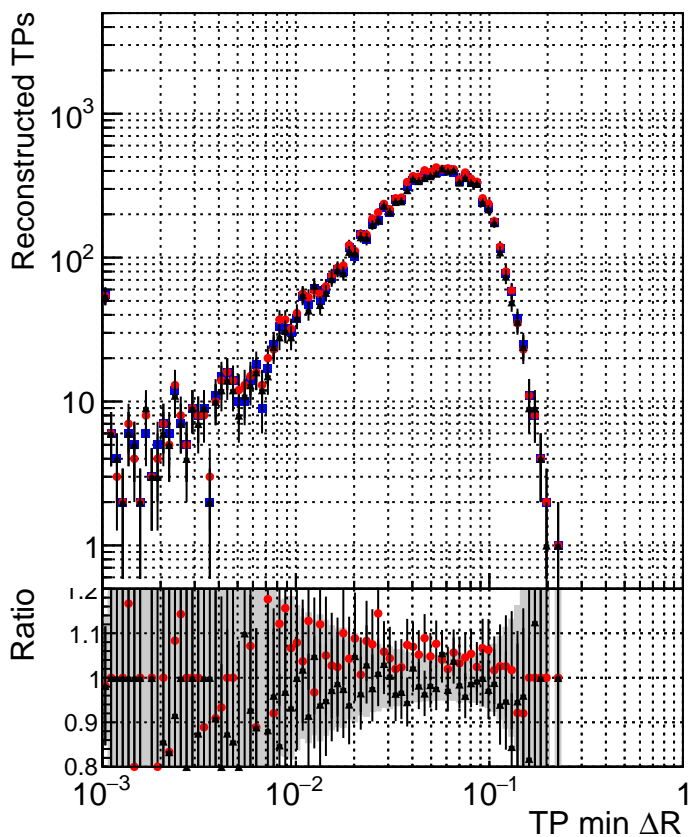

N of simulated tracks vs dR

N of associated tracks (simToReco) vs dR

N of simulated tracks

- DQM_TT_original
- DQM_TT_mod_modelsdeep_truthfinal_reg_modelTEST-24
- ▲ DQM_TT_mod_modelsdeep_somethingbetter