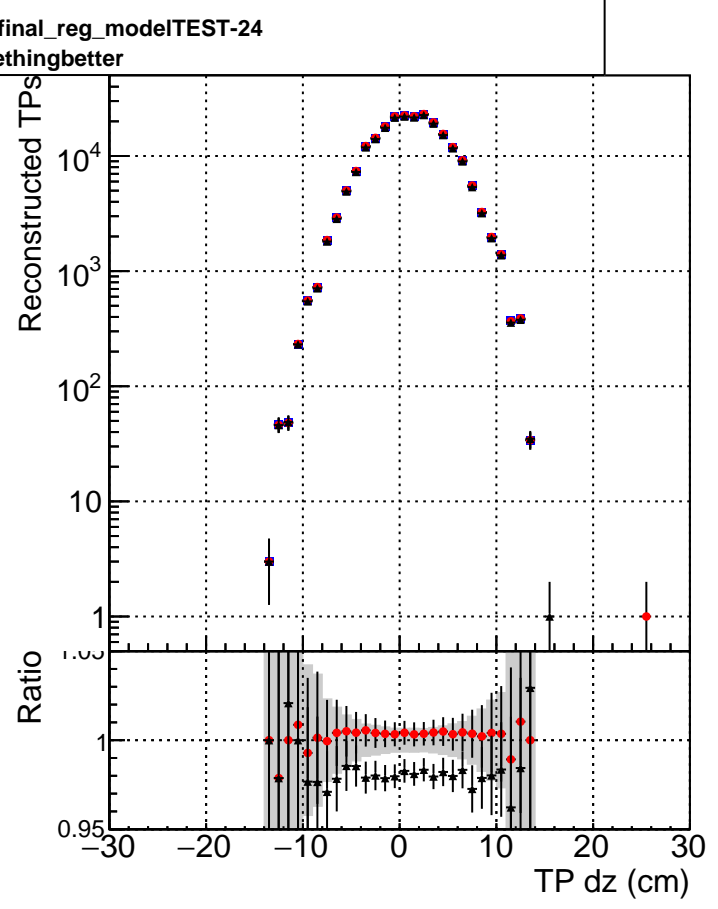

N of simulated tracks vs dxy

N of associated tracks (simToReco) vs dxy

N of simulated tracks vs dz

- DQM_TT_original
- DQM_TT_mod_modeldeep_truthfinal_reg_modelTEST-24
- ▲ DQM_TT_mod_modeldeep_somethingbetter