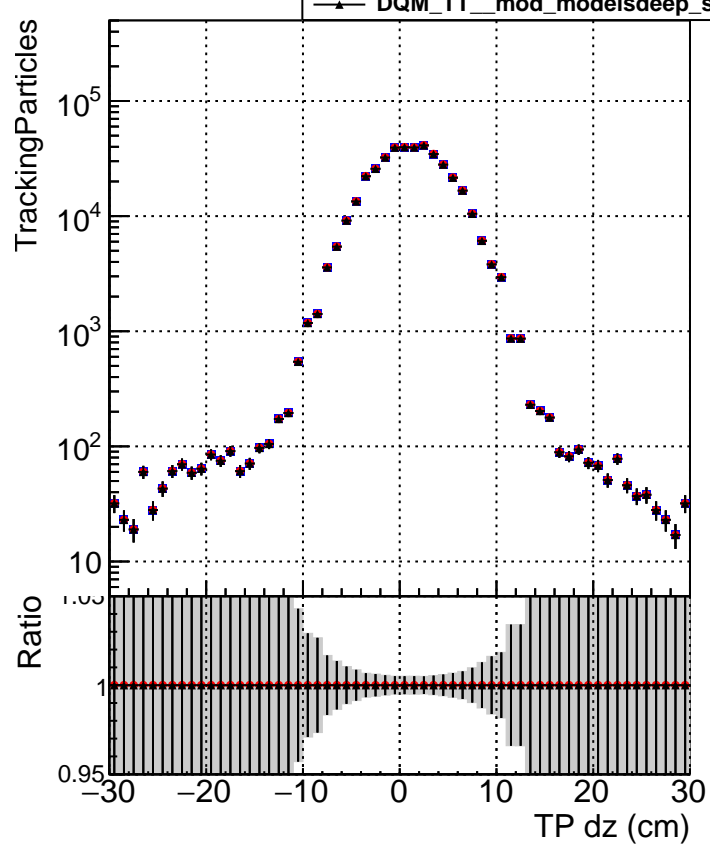

N of simulated tracks vs dxy

N of associated tracks (simToReco) vs dxy

N of simulated tracks vs dz

- DQM_TT_original
- DQM_TT_mod_modeldeep_truthfinal_reg_modelTEST-24
- ▲ DQM_TT_mod_modeldeep_somethingbetter