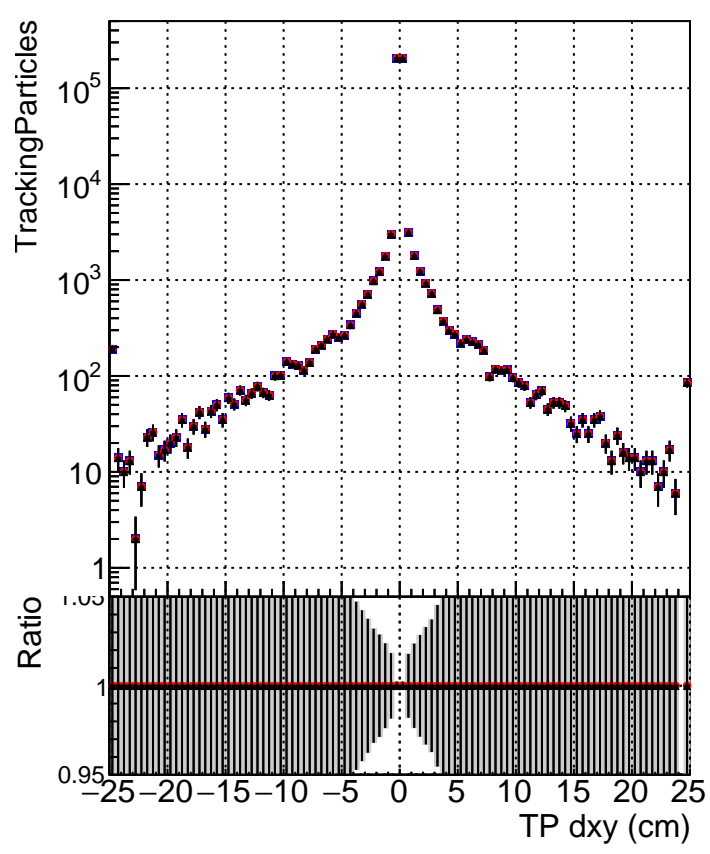

N of simulated tracks vs dxy

N of associated tracks (simToReco) vs dxy

N of simulated tracks vs dz

- DQM_TT_original
- DQM_TT_mod_modeldeep_truthfinal_reg_modelTEST-24
- ▲ DQM_TT_mod_modeldeep_somethingbetter