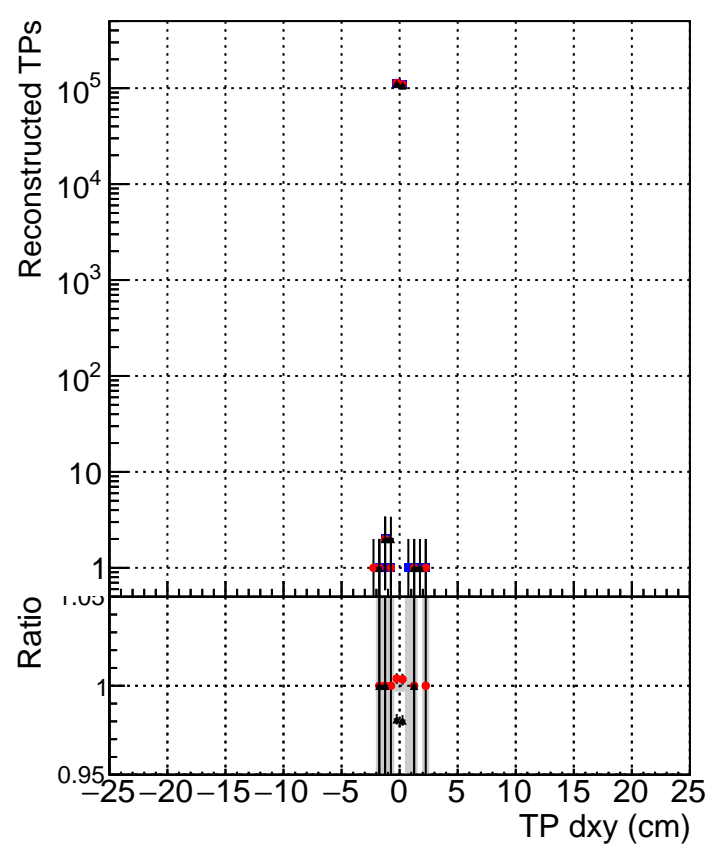

N of simulated tracks vs dxy

N of associated tracks (simToReco) vs dxy

N of simulated tracks vs dz

- DQM_TT_original
- DQM_TT_mod_modeldeep_truthfinal_reg_modelTEST-24
- ▲ DQM_TT_mod_modeldeep_somethingbetter