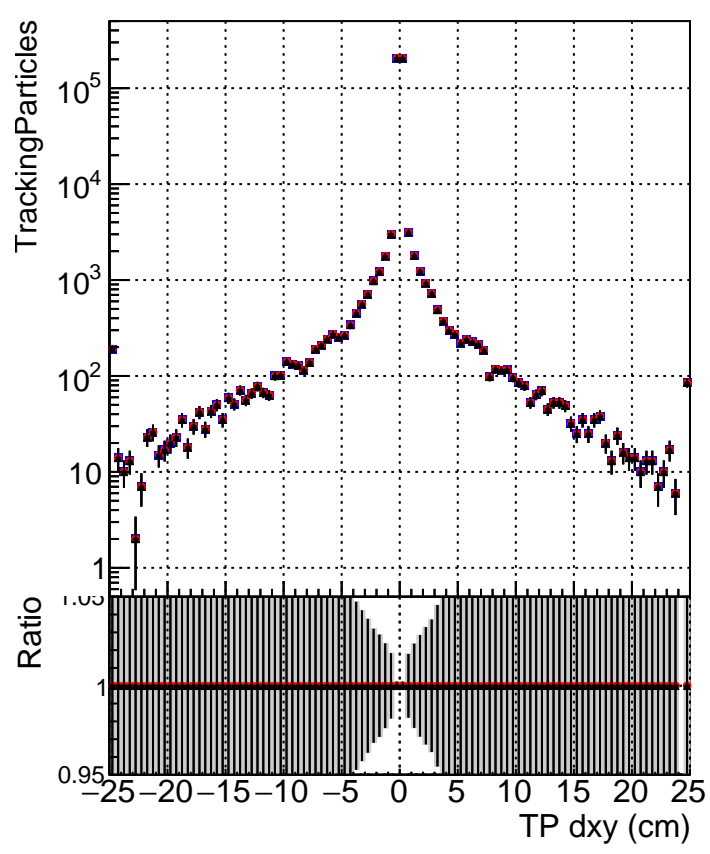

N of simulated tracks vs dxy

N of associated tracks (simToReco) vs dxy

N of simulated track

- DQM_TT_original
- DQM_TT_mod_modeldeep_truthfinal_reg_modelTEST-24
- ▲ DQM_TT_mod_modeldeep_somethingbetter