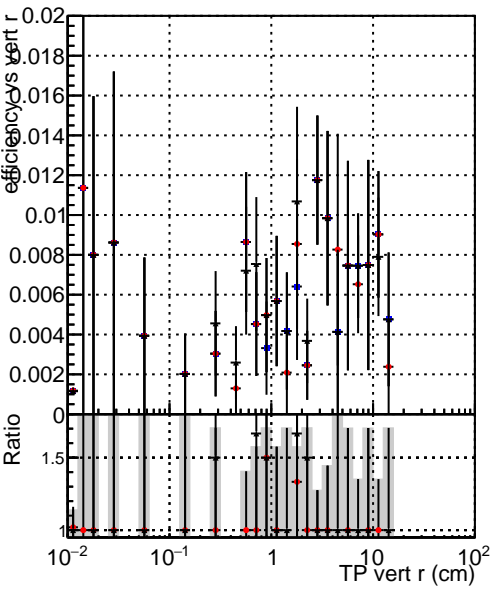

Efficiency vs vertpos**fake+duplicates vs vert r**

Legend for Efficiency vs. sim PV z:

- Blue square: DQM_TT_original
- Red circle: DQM_TT_mod_modelsdeep_truthfinal_reg_modelTEST-24
- Black triangle: DQM_TT_mod_modelsdeep_somethingbetter

Efficiency vs. sim PV z**Efficiency vs. sim PV z****fake+duplicates vs Sim. PV z**