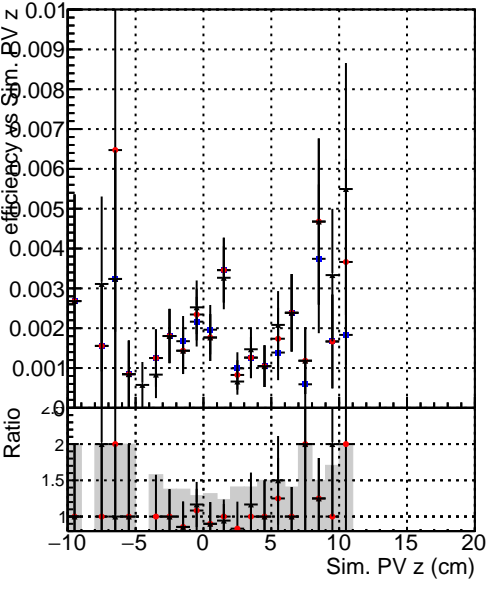

Efficiency vs vertpos**fake+duplicates vs vert r**

Legend for Efficiency vs. sim PV z:

- Blue square: DQM_TT_original
- Red circle: DQM_TT_mod_modelsdeep_truthfinal_reg_modelTEST-24
- Black triangle: DQM_TT_mod_modelsdeep_somethingbetter

Efficiency vs. sim PV z**Efficiency vs. sim PV z****fake+duplicates vs Sim. PV z**