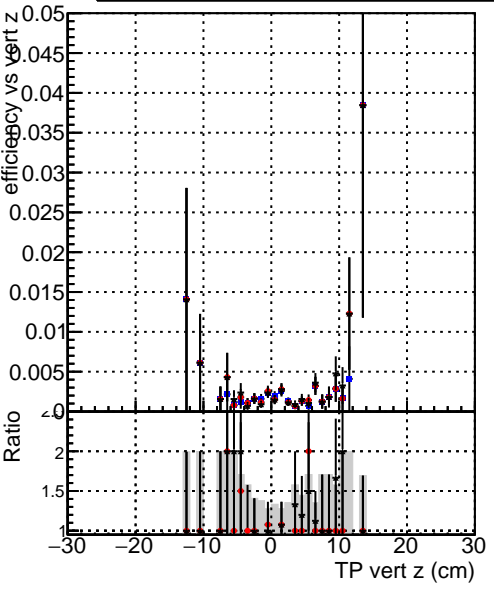

Efficiency vs vertpos**fake+duplicates vs vert r**

Legend for Efficiency vs. sim PV z:

- Blue square: DQM_TT_original
- Red circle: DQM_TT_mod_modelsdeep_truthfinal_reg_modelTEST-24
- Black triangle: DQM_TT_mod_modelsdeep_somethingbetter

Efficiency vs. sim PV z**Efficiency vs. sim PV z****fake+duplicates vs Sim. PV z**