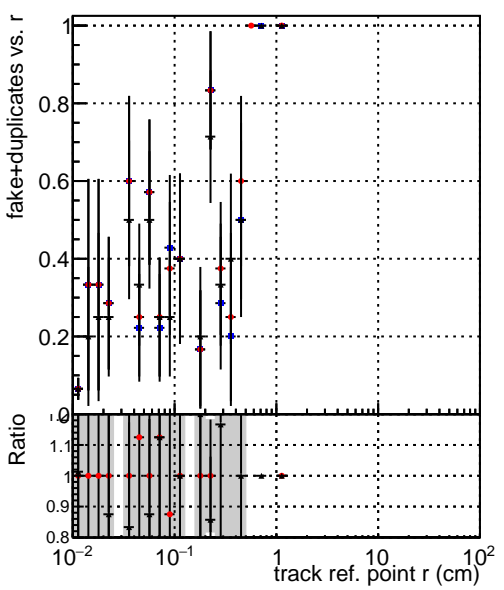

Efficiency vs vertpos**fake+duplicates vs vert r**

Legend for Efficiency vs. sim PV z:

- Blue square: DQM_TT_original
- Red circle: DQM_TT_mod_modelsdeep_truthfinal_reg_modelTEST-24
- Black triangle: DQM_TT_mod_modelsdeep_somethingbetter

Efficiency vs. sim PV z**Efficiency vs. sim PV z****fake+duplicates vs Sim. PV z**