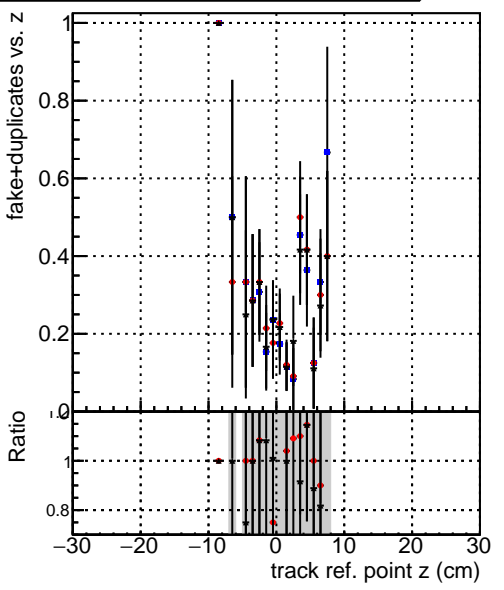

Efficiency vs vertpos**fake+duplicates vs vert r**

Legend for Efficiency vs. sim PV z:

- Blue square: DQM_TT_original
- Red circle: DQM_TT_mod_modelsdeep_truthfinal_reg_modelTEST-24
- Black triangle: DQM_TT_mod_modelsdeep_somethingbetter

Efficiency vs. sim PV z**Efficiency vs. sim PV z****fake+duplicates vs Sim. PV z**