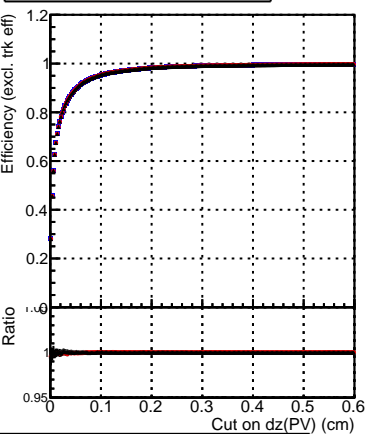

Efficiency vs. dz (PV)

Efficiency (tracking eff factorized out) vs. dz (PV)

Fake rate

Legend for all plots:
— DQM_TT_original (blue line)
— DQM_TT_mod_modelsdeep_truthfinal_reg_modelTEST-24 (red line)
— DQM_TT_mod_modelsdeep_somethingbetter (black line)