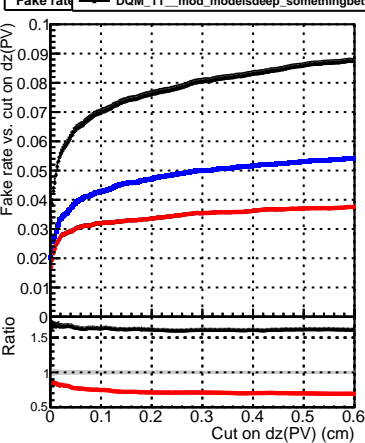

Efficiency vs. dz (PV)

Efficiency (tracking eff factorized out) vs. dz (PV)

Fake rate

Legend for all plots:
— DQM_TT_original (blue line)
— DQM_TT_mod_modelsdeep_truthfinal_reg_modelTEST-24 (red line)
— DQM_TT_mod_modelsdeep_somethingbetter (black line)