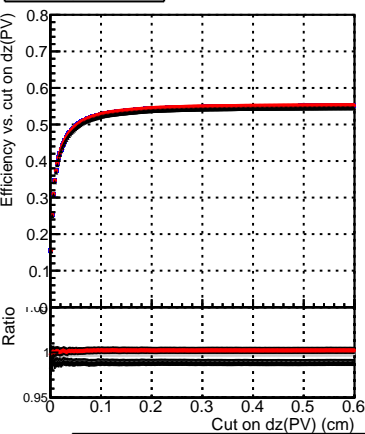

Efficiency vs. dz (PV)

Efficiency (tracking eff factorized out) vs. dz (PV)

Fake rate

Legend for all plots:
— DQM_TT_original (blue line)
— DQM_TT_mod_modelsdeep_truthfinal_reg_modelTEST-24 (red line)
— DQM_TT_mod_modelsdeep_somethingbetter (black line)