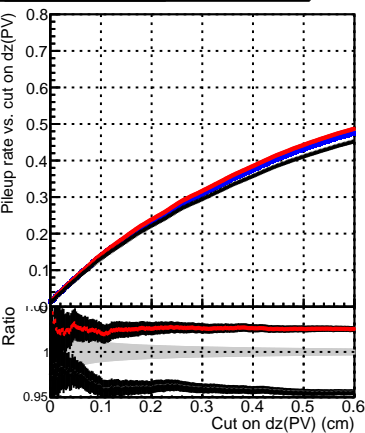

Efficiency vs. dz (PV)

Efficiency (tracking eff factorized out) vs. dz (PV)

Fake rate

Legend for all plots:
— DQM_TT_original (blue line)
— DQM_TT_mod_modelsdeep_truthfinal_reg_modelTEST-24 (red line)
— DQM_TT_mod_modelsdeep_somethingbetter (black line)