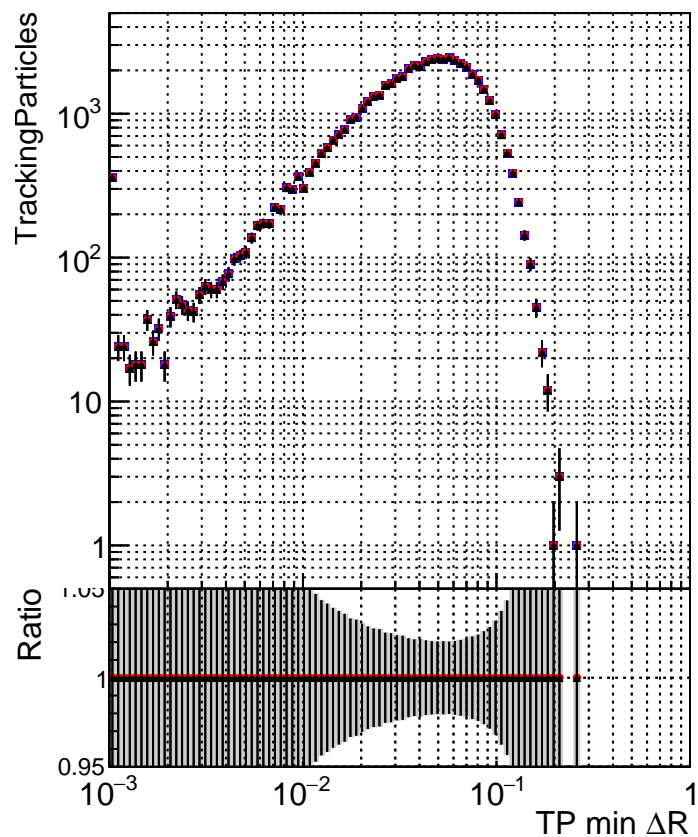

N of simulated tracks vs dR

N of associated tracks (simToReco) vs dR

N of simulated tracks

- DQM_TT_original
- DQM_TT_mod_modeldeep_truthfinal_reg_modelTEST-24
- ▲ DQM_TT_mod_modeldeep_somethingbetter