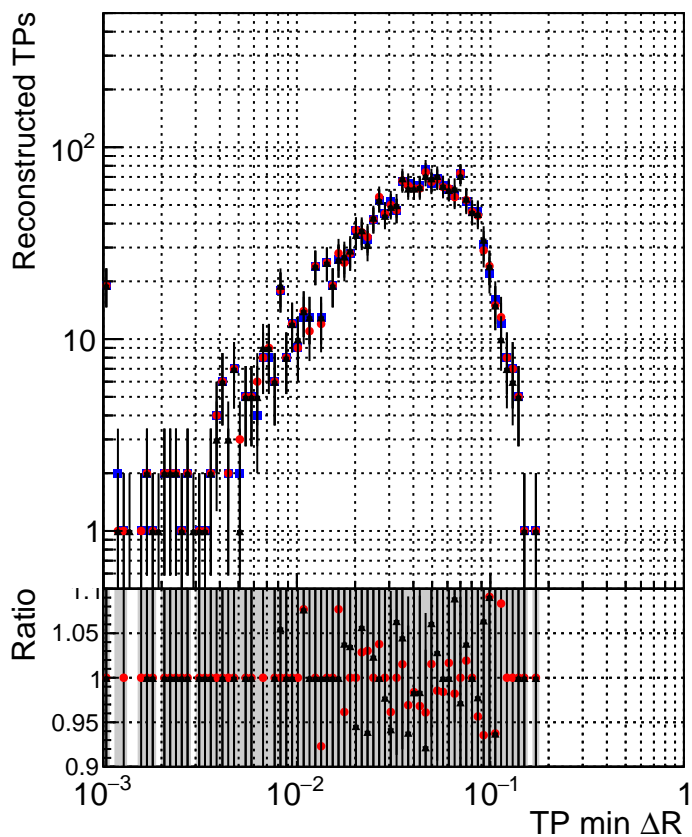

N of simulated tracks vs dR

N of associated tracks (simToReco) vs dR

N of simulated tracks

- DQM_TT_original
- DQM_TT_mod_modeldeep_truthfinal_reg_modelTEST-24
- ▲ DQM_TT_mod_modeldeep_somethingbetter