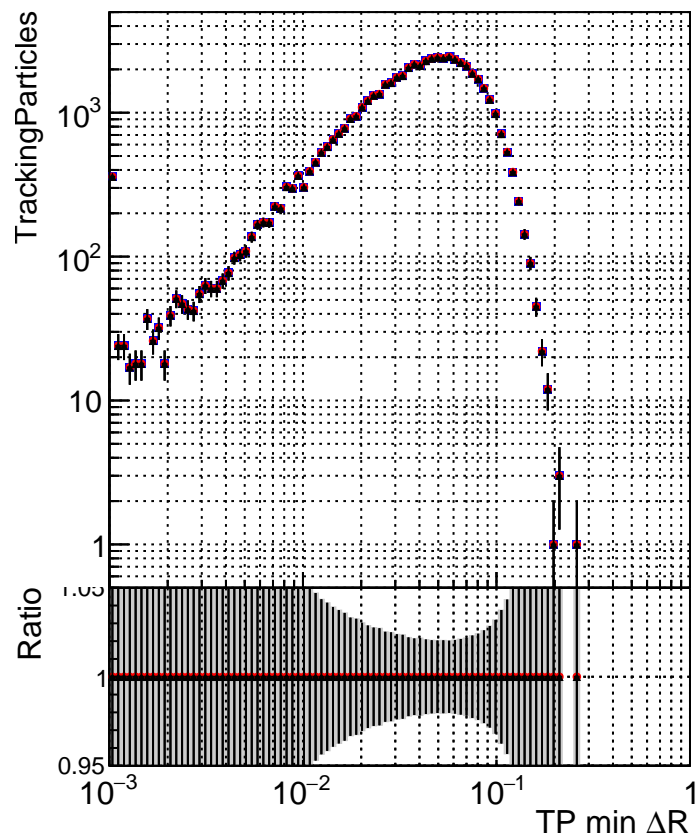

N of simulated tracks vs dR

N of associated tracks (simToReco) vs dR

N of simulated trac

- DQM_TT_original
- DQM_TT_mod_modeldeep_truthfinal_reg_modelTEST-24
- ▲ DQM_TT_mod_modeldeep_somethingbetter