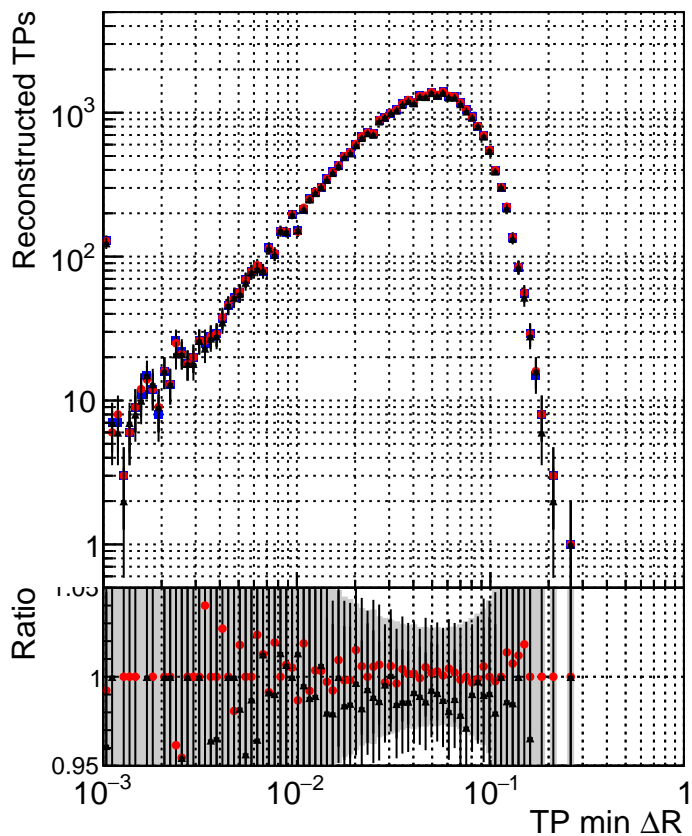

N of simulated tracks vs dR

N of associated tracks (simToReco) vs dR

N of simulated trac

- DQM_TT_original
- DQM_TT_mod_modeldeep_truthfinal_reg_modelTEST-24
- ▲ DQM_TT_mod_modeldeep_somethingbetter