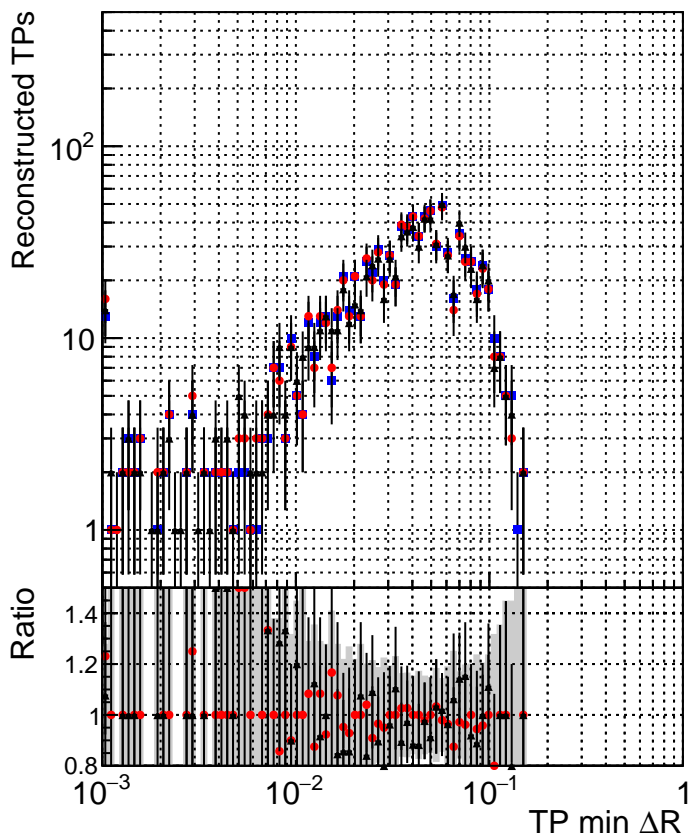

N of simulated tracks vs dR

N of associated tracks (simToReco) vs dR

N of simulated tracks

- DQM_TT_original
- DQM_TT_mod_modelsdeep_truthfinal_reg_modelTEST-24
- ▲ DQM_TT_mod_modelsdeep_somethingbetter