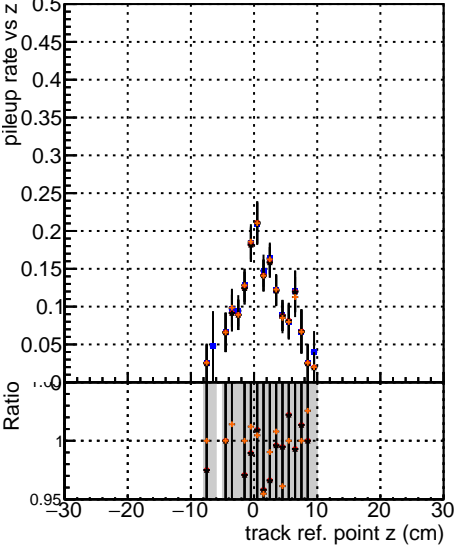

Fake rate vs vertpos**Duplicates Rate vs vertpos****Pileup rate vs vertpos**
Fake rate vs v
 —●— DQM IT original REDO
 —●— DQM IT signal option0
 —●— DQM IT signal option1
 —●— DQM IT signal option2
**Fake rate vs. sim PV z****Duplicates Rate vs sim PV z****Pileup rate vs. sim PV z**