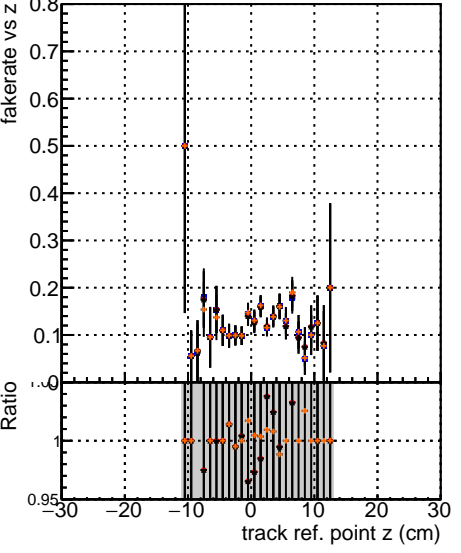

Fake rate vs vertpos**Duplicates Rate vs vertpos****Pileup rate vs vertpos**
Fake rate vs v
 —●— DQM IT original REDO
 —●— DQM IT signal option0
 —●— DQM IT signal option1
 —●— DQM IT signal option2
**Fake rate vs. sim PV z****Duplicates Rate vs sim PV z****Pileup rate vs. sim PV z**