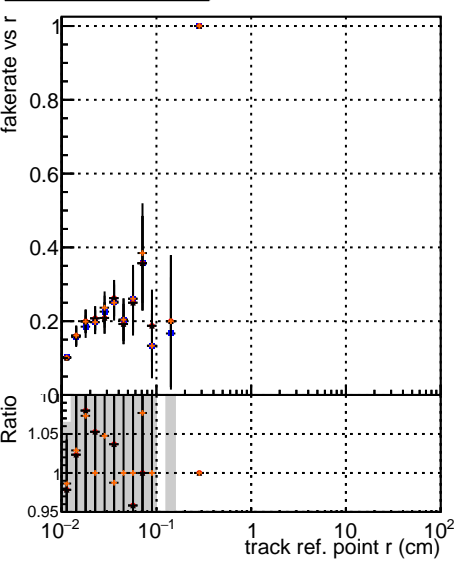

Fake rate vs vertpos**Duplicates Rate vs vertpos****Pileup rate vs vertpos**
Fake rate vs v
 —●— DQM IT original REDO
 —●— DQM IT signal option0
 —●— DQM IT signal option1
 —●— DQM IT signal option2
**Fake rate vs. sim PV z****Duplicates Rate vs sim PV z****Pileup rate vs. sim PV z**