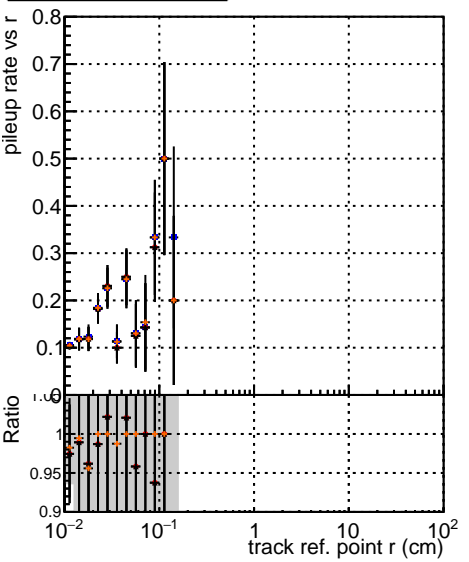

Fake rate vs vertpos**Duplicates Rate vs vertpos****Pileup rate vs vertpos**
Fake rate vs v
 —●— DQM IT original REDO
 —●— DQM IT signal option0
 —●— DQM IT signal option1
 —●— DQM IT signal option2
**Fake rate vs. sim PV z****Duplicates Rate vs sim PV z****Pileup rate vs. sim PV z**