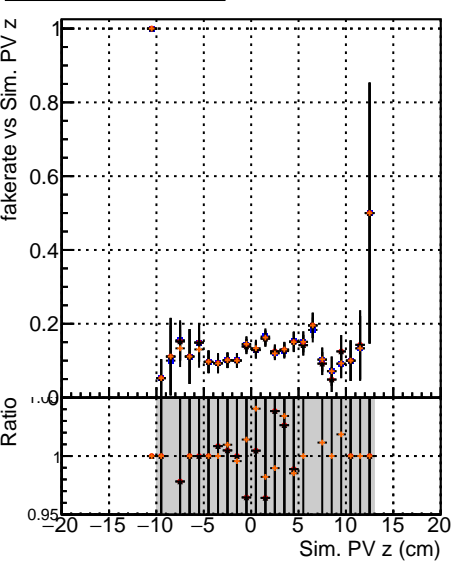

Fake rate vs vertpos**Duplicates Rate vs vertpos****Pileup rate vs vertpos**
Fake rate vs v
 —●— DQM IT original REDO
 —●— DQM IT signal option0
 —●— DQM IT signal option1
 —●— DQM IT signal option2
**Fake rate vs. sim PV z****Duplicates Rate vs sim PV z****Pileup rate vs. sim PV z**