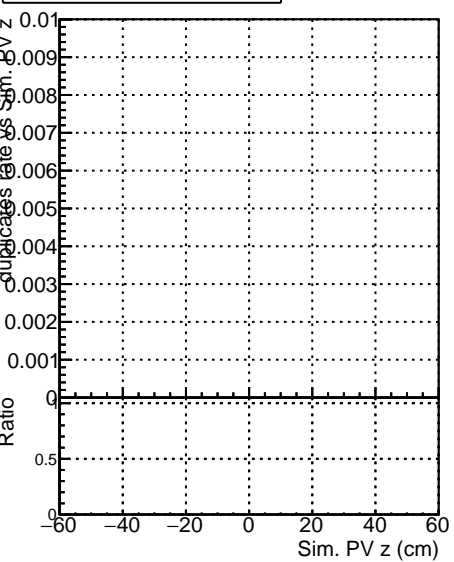

Fake rate vs vertpos**Duplicates Rate vs vertpos****Pileup rate vs vertpos**
Fake rate vs v
 —●— DQM IT original REDO
 —●— DQM IT signal option0
 —●— DQM IT signal option1
 —●— DQM IT signal option2
**Fake rate vs. sim PV z****Duplicates Rate vs sim PV z****Pileup rate vs. sim PV z**