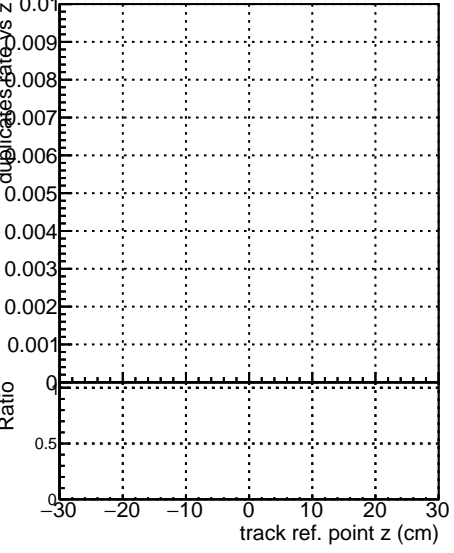

Fake rate vs vertpos**Duplicates Rate vs vertpos****Pileup rate vs vertpos**
Fake rate vs v
 —●— DQM IT original REDO
 —●— DQM IT signal option0
 —●— DQM IT signal option1
 —●— DQM IT signal option2
**Fake rate vs. sim PV z****Duplicates Rate vs sim PV z****Pileup rate vs. sim PV z**