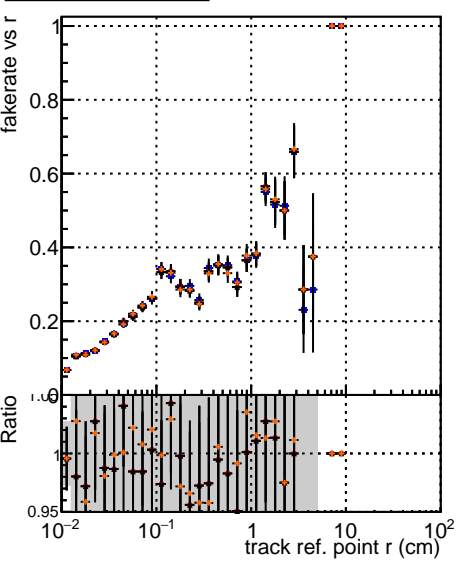

**Fake rate vs vertpos****Duplicates Rate vs vertpos****Pileup rate vs vertpos**
**Fake rate vs v**  
 Legend:  
 - Blue squares: DQM TT original  
 - Red circles: REDO  
 - Orange triangles: signal option0  
 - Green diamonds: signal option1  
 - Purple stars: signal option2
**Fake rate vs. sim PV z****Duplicates Rate vs sim PV z****Pileup rate vs. sim PV z**