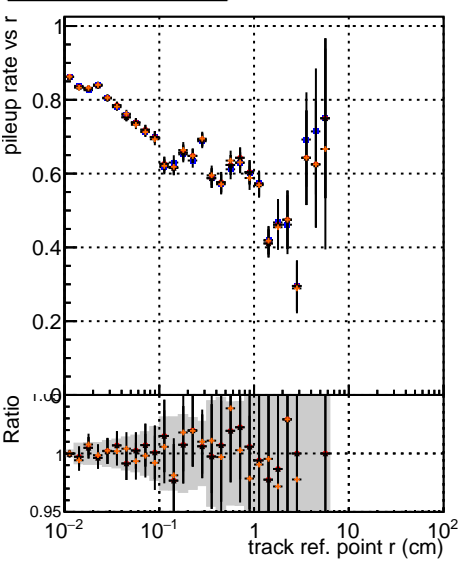

**Fake rate vs vertpos****Duplicates Rate vs vertpos****Pileup rate vs vertpos**
**Fake rate vs v**  
 Legend:  
 - Blue squares: DQM TT original  
 - Red circles: REDO  
 - Orange triangles: signal option0  
 - Green diamonds: signal option1  
 - Purple stars: signal option2
**Fake rate vs. sim PV z****Duplicates Rate vs sim PV z****Pileup rate vs. sim PV z**