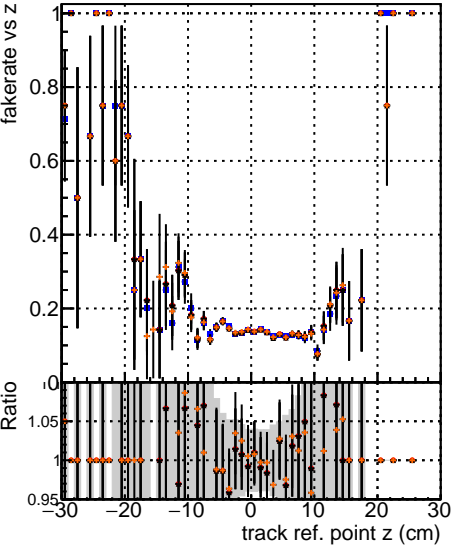

**Fake rate vs vertpos****Duplicates Rate vs vertpos****Pileup rate vs vertpos**
**Fake rate vs v**  
 Legend:  
 - Blue squares: DQM TT original  
 - Red circles: REDO  
 - Orange triangles: signal option0  
 - Green diamonds: signal option1  
 - Purple stars: signal option2
**Fake rate vs. sim PV z****Duplicates Rate vs sim PV z****Pileup rate vs. sim PV z**