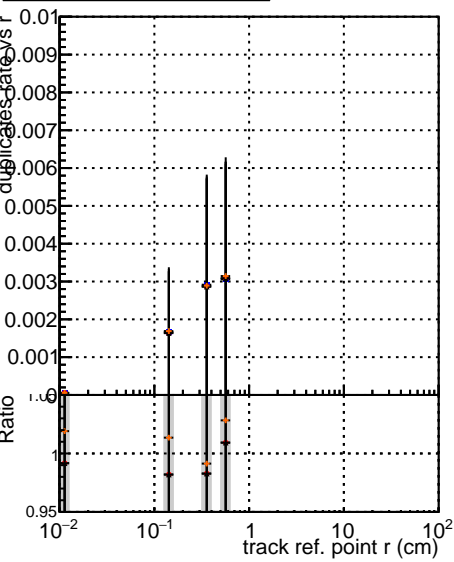

**Fake rate vs vertpos****Duplicates Rate vs vertpos****Pileup rate vs vertpos**
**Fake rate vs v**  
 Legend:  
 - Blue squares: DQM TT original  
 - Red circles: REDO  
 - Orange triangles: signal option0  
 - Green diamonds: signal option1  
 - Purple stars: signal option2
**Fake rate vs. sim PV z****Duplicates Rate vs sim PV z****Pileup rate vs. sim PV z**