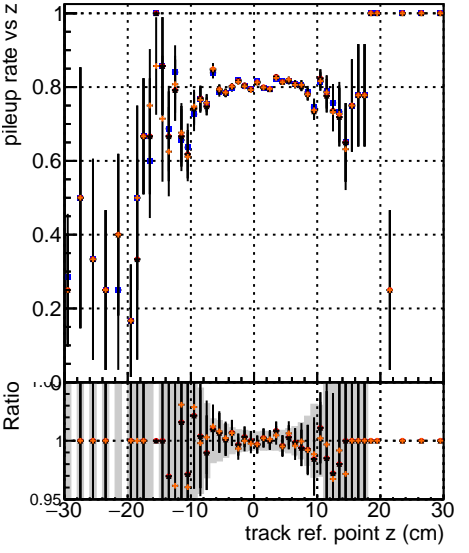

**Fake rate vs vertpos****Duplicates Rate vs vertpos****Pileup rate vs vertpos**
**Fake rate vs v**  
 Legend:  
 - Blue squares: DQM TT original  
 - Red circles: REDO  
 - Orange triangles: signal option0  
 - Green diamonds: signal option1  
 - Purple stars: signal option2
**Fake rate vs. sim PV z****Duplicates Rate vs sim PV z****Pileup rate vs. sim PV z**