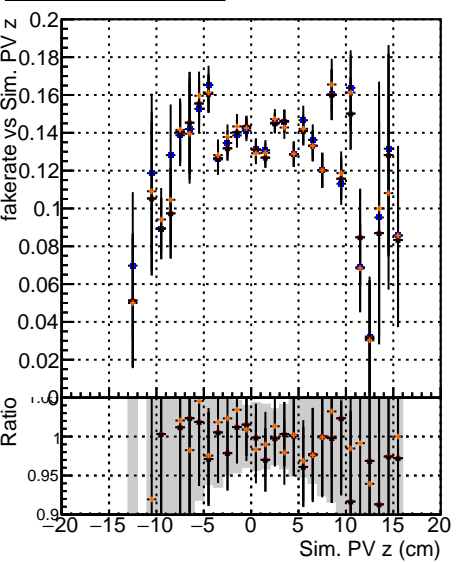

**Fake rate vs vertpos****Duplicates Rate vs vertpos****Pileup rate vs vertpos**
**Fake rate vs v**  
 Legend:  
 - Blue squares: DQM TT original  
 - Red circles: REDO  
 - Orange triangles: signal option0  
 - Green diamonds: signal option1  
 - Purple stars: signal option2
**Fake rate vs. sim PV z****Duplicates Rate vs sim PV z****Pileup rate vs. sim PV z**