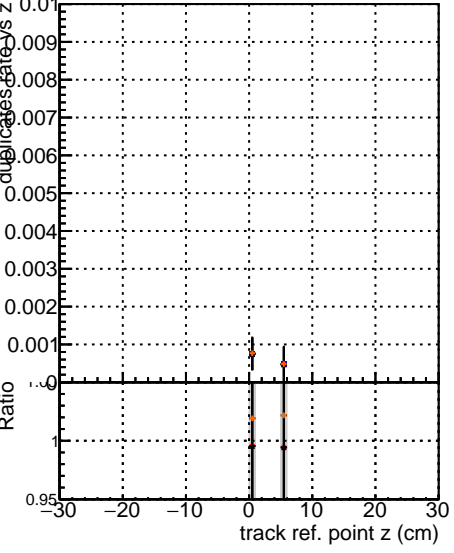

**Fake rate vs vertpos****Duplicates Rate vs vertpos****Pileup rate vs vertpos**
**Fake rate vs v**  
 Legend:  
 - Blue squares: DQM TT original  
 - Red circles: REDO  
 - Orange triangles: signal option0  
 - Green diamonds: signal option1  
 - Purple stars: signal option2
**Fake rate vs. sim PV z****Duplicates Rate vs sim PV z****Pileup rate vs. sim PV z**