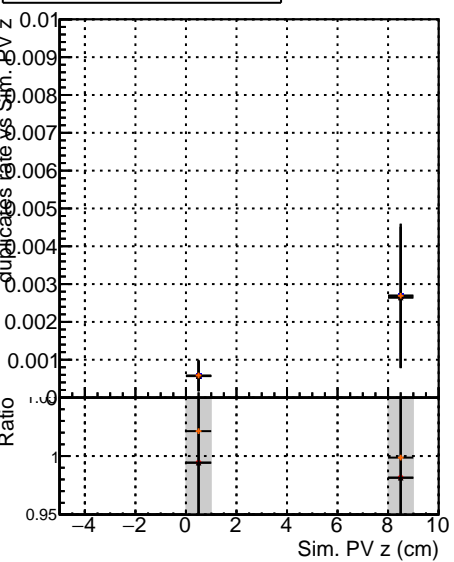

**Fake rate vs vertpos****Duplicates Rate vs vertpos****Pileup rate vs vertpos**
**Fake rate vs v**  
 Legend:  
 - Blue squares: DQM TT original  
 - Red circles: REDO  
 - Orange triangles: signal option0  
 - Green diamonds: signal option1  
 - Purple stars: signal option2
**Fake rate vs. sim PV z****Duplicates Rate vs sim PV z****Pileup rate vs. sim PV z**