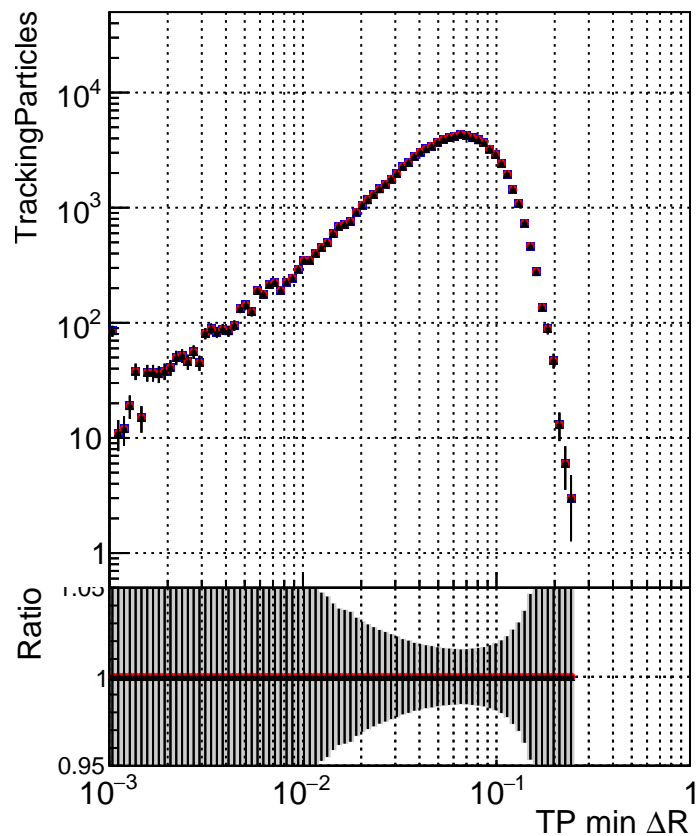

N of simulated tracks vs dR

N of associated tracks (simToReco) vs dR

N of simulated trac

- DQM_TT_CKF_ORIG
- DQM_TT_CKFLowPtT_ORIG
- ▲ DQM_TT_CKFLowPtT_MODIF