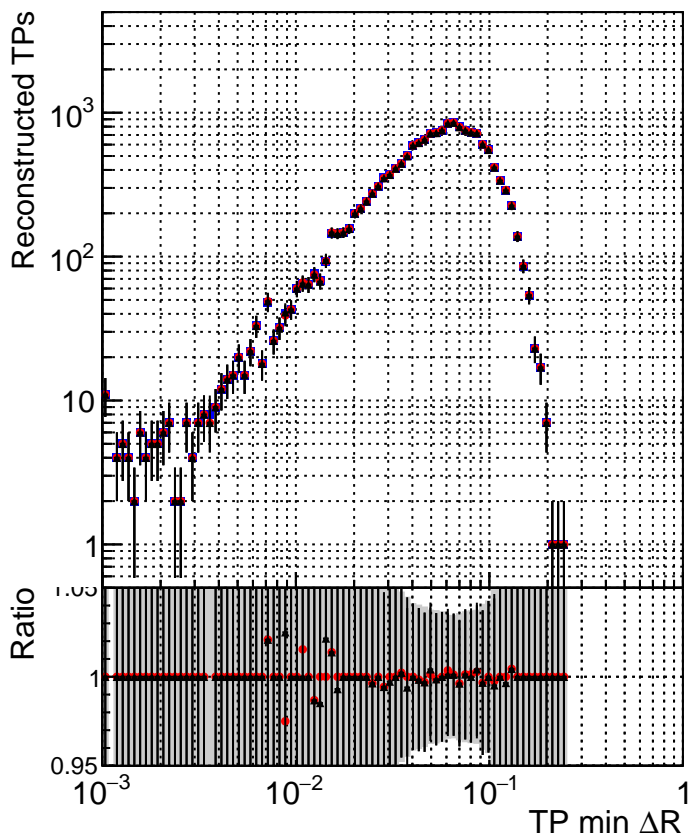

N of simulated tracks vs dR

N of associated tracks (simToReco) vs dR

N of simulated trac

- DQM_TT_CKF_ORIG
- DQM_TT_CKFLowPtT_ORIG
- ▲ DQM_TT_CKFLowPtT_MODIF