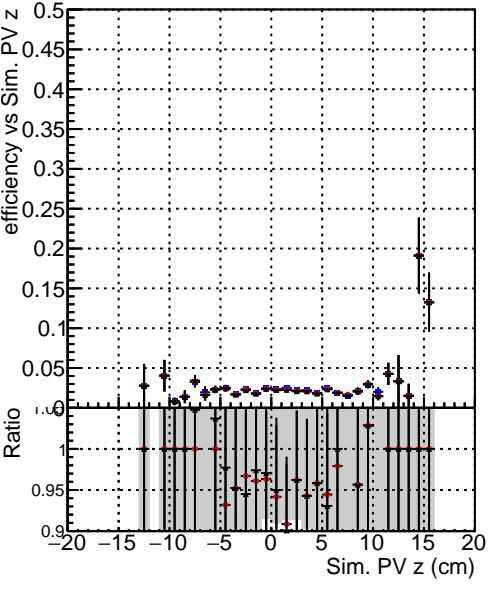

Efficiency vs vertpos**fake+duplicates vs vert r**
Efficiency vs vert z
 — DQM_TT_CKFlowPtT_ORIG (blue stars)
 — DQM_TT_CKFlowPtT_ORIG (red stars)
 — DQM_TT_CKFlowPtT_MODIF (black stars)
**Efficiency vs. sim PV z****fake+duplicates vs Sim. PV z**