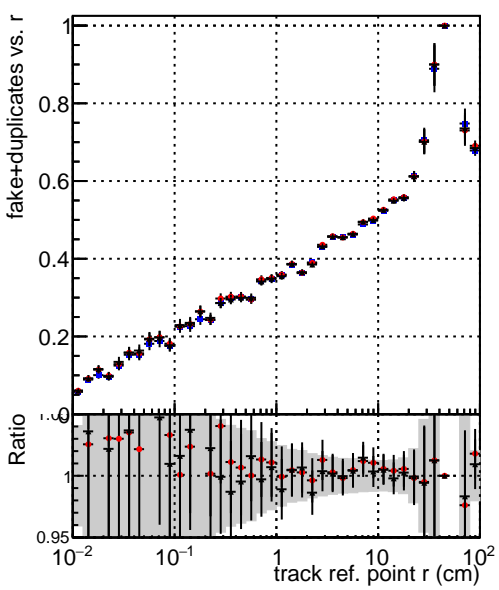

Efficiency vs vertpos**fake+duplicates vs vert r**
Efficiency vs vert z
 — DQM_TT_CKFlowPtT_ORIG (blue stars)
 — DQM_TT_CKFlowPtT_ORIG (red stars)
 — DQM_TT_CKFlowPtT_MODIF (black stars)
**Efficiency vs. sim PV z****fake+duplicates vs Sim. PV z**