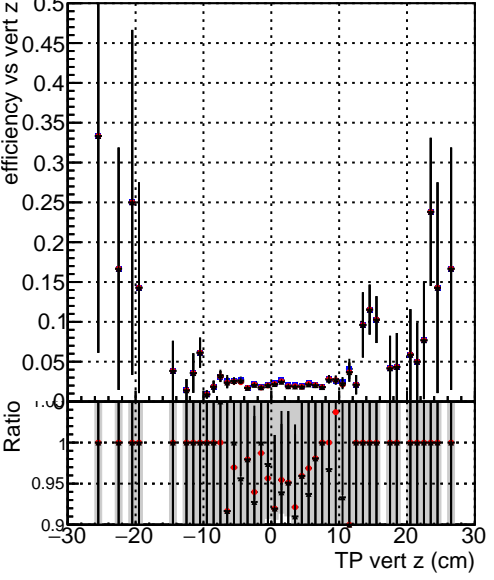

Efficiency vs vertpos**fake+duplicates vs vert r**
Efficiency vs vert z
 — DQM_TT_CKFlowPtT_ORIG (blue stars)
 — DQM_TT_CKFlowPtT_ORIG (red stars)
 — DQM_TT_CKFlowPtT_MODIF (black stars)
**Efficiency vs. sim PV z****fake+duplicates vs Sim. PV z**