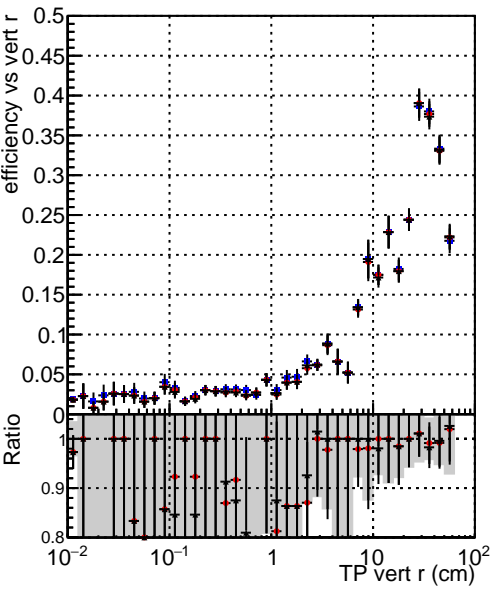

Efficiency vs vertpos**fake+duplicates vs vert r**
Efficiency vs vert z
 — DQM_TT_CKFlowPtT_ORIG (blue stars)
 — DQM_TT_CKFlowPtT_ORIG (red stars)
 — DQM_TT_CKFlowPtT_MODIF (black stars)
**Efficiency vs. sim PV z****fake+duplicates vs Sim. PV z**