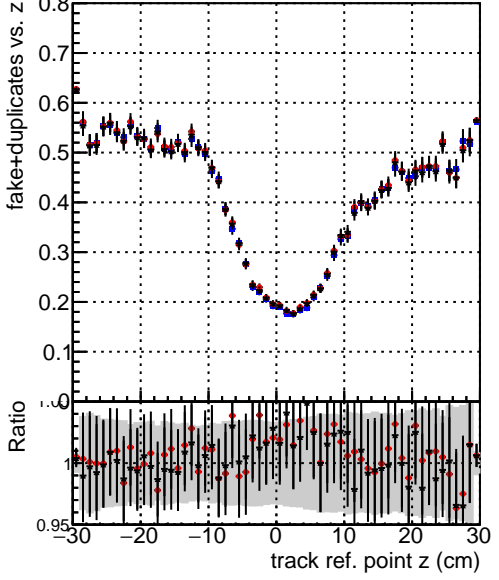

Efficiency vs vertpos**fake+duplicates vs vert r**
Efficiency vs vert z
 — DQM_TT_CKFlowPtT_ORIG (blue stars)
 — DQM_TT_CKFlowPtT_ORIG (red stars)
 — DQM_TT_CKFlowPtT_MODIF (black stars)
**Efficiency vs. sim PV z****fake+duplicates vs Sim. PV z**