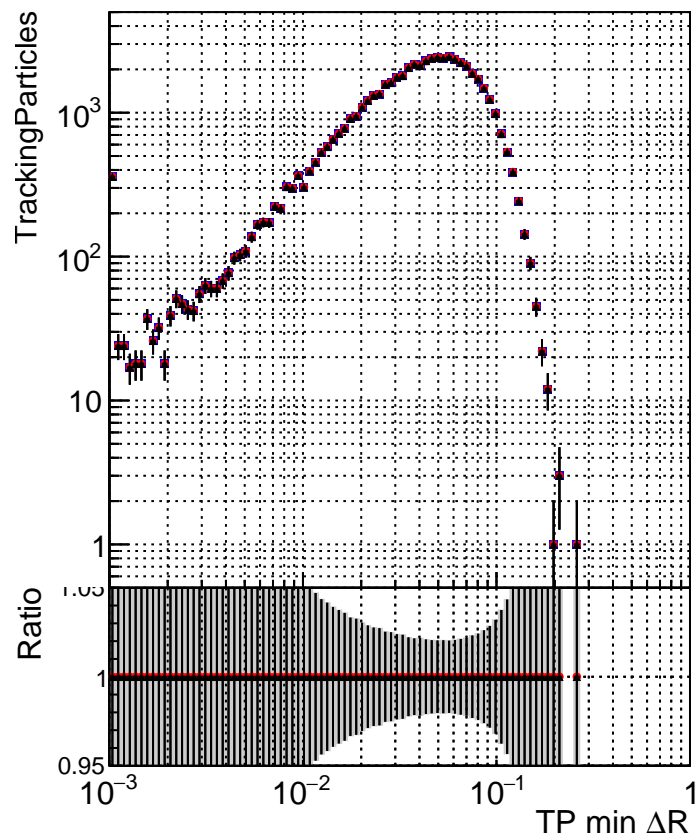

N of simulated tracks vs dR

N of associated tracks (simToReco) vs dR

N of simulated trac

- DQM_TT_CKF_ORIG
- DQM_TT_CKFLowPtT_ORIG
- ▲ DQM_TT_CKFLowPtT_MODIF