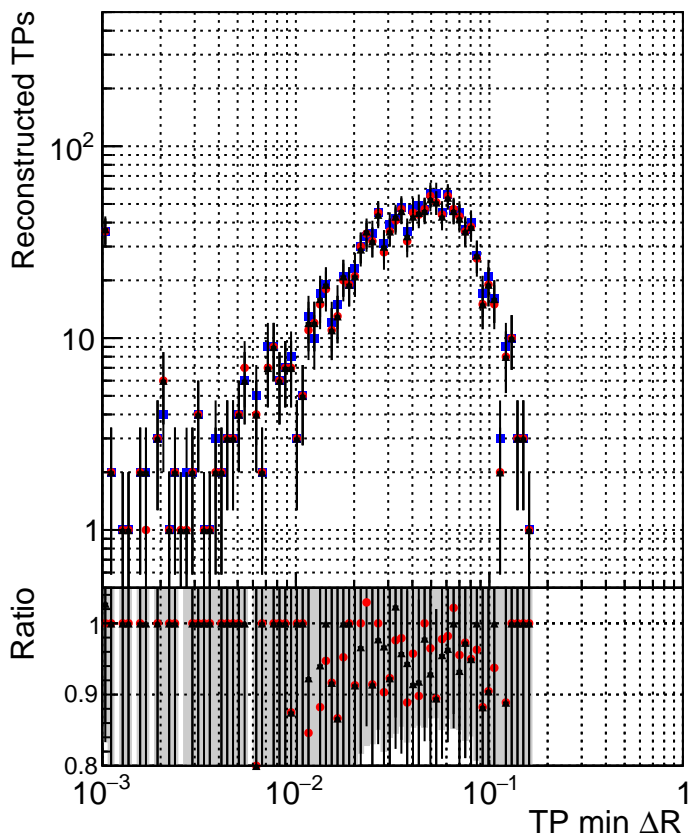

N of simulated tracks vs dR

N of associated tracks (simToReco) vs dR

N of simulated trac

- DQM_TT_CKF_ORIG
- DQM_TT_CKFLowPtT_ORIG
- ▲ DQM_TT_CKFLowPtT_MODIF