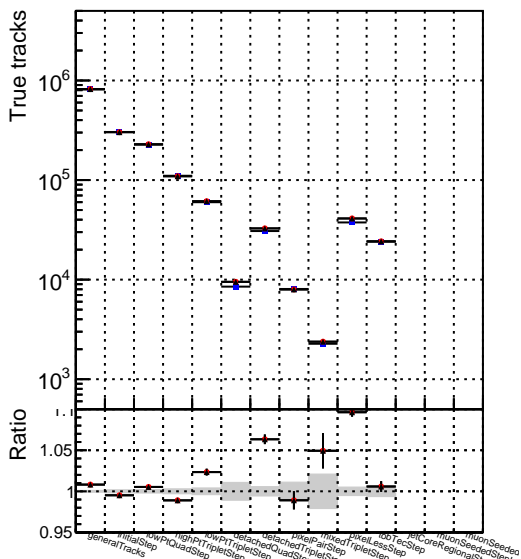

Number of tracks vs collection

Number of true tracks vs collection

- DQM_CKF_softQCD
- DQM_mkFit_SoftQCD-updated
- ▲ DQM_mkFit_SoftQCD-DNNalliters

Number

Number of pileup tracks vs collection