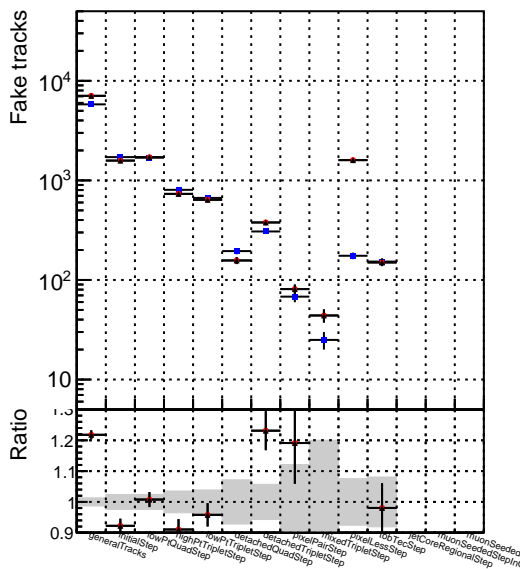

Number of tracks vs collection

Number of true tracks vs collection

- DQM_CKF_softQCD
- DQM_mkFit_SoftQCD-updated
- ▲ DQM_mkFit_SoftQCD-DNNalliters

Number

Number of pileup tracks vs collection