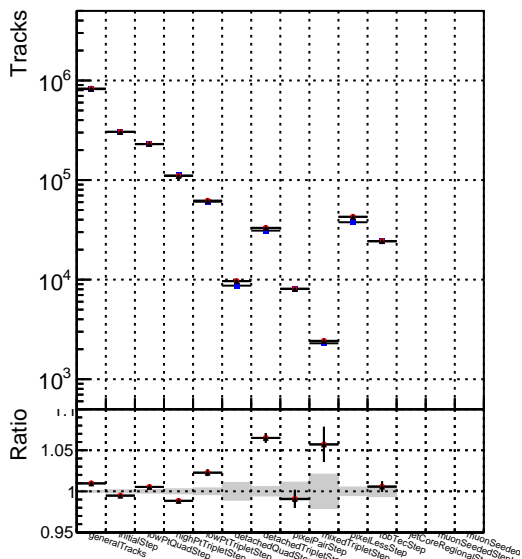

Number of tracks vs collection

Number of true tracks vs collection

- DQM_CKF_softQCD
- DQM_mkFit_SoftQCD-updated
- ▲ DQM_mkFit_SoftQCD-DNNalliters

Number

Number of pileup tracks vs collection