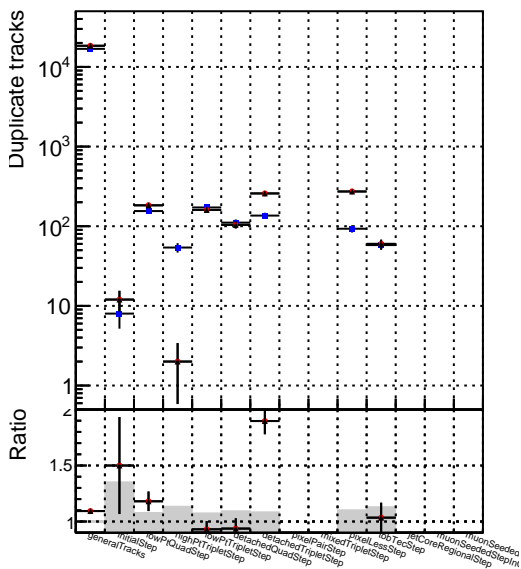

Number of tracks vs collection

Number of true tracks vs collection

- DQM_CKF_softQCD
- DQM_mkFit_SoftQCD-updated
- ▲ DQM_mkFit_SoftQCD-DNNalliters

Number

Number of pileup tracks vs collection