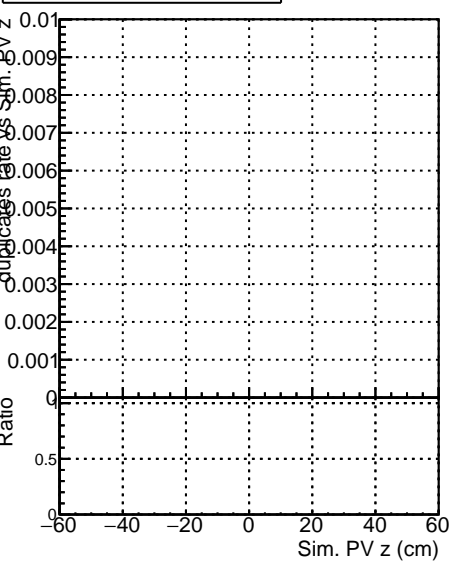

Fake rate vs vertpos

Duplicates Rate vs vertpos

Pileup rate vs vertpos

Fake rate vs v

Duplicates Rate vs v

Pileup rate vs v

Fake rate vs. sim PV z

Duplicates Rate vs sim PV z

Pileup rate vs. sim PV z

Legend for the plots:

- DOM
- CKE
- set
- OGP
- updated
- new
- PL
- RNN
- updated
- TT
- BNN25