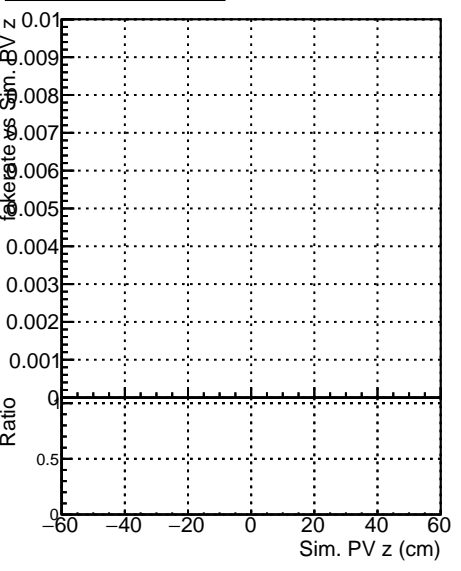

Fake rate vs vertpos

Duplicates Rate vs vertpos

Pileup rate vs vertpos

Fake rate vs v

Duplicates Rate vs v

Pileup rate vs v

Fake rate vs. sim PV z

Duplicates Rate vs sim PV z

Pileup rate vs. sim PV z

Legend for the plots:

- DOM
- CKE
- set
- OGP
- updated
- new
- PL
- RNN
- updated
- TT
- BNN25