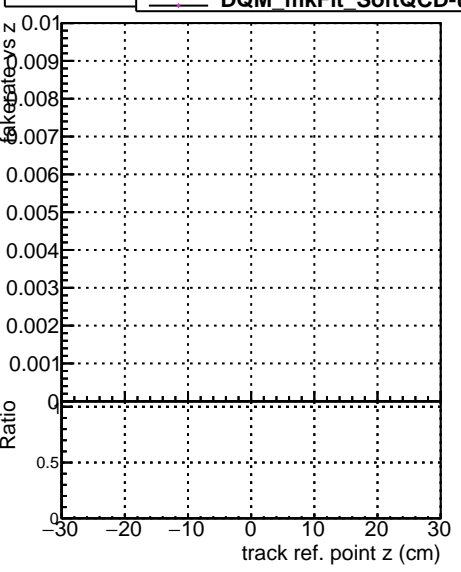

Fake rate vs vertpos

Duplicates Rate vs vertpos

Pileup rate vs vertpos

Fake rate vs v

Duplicates Rate vs v

Pileup rate vs v

Fake rate vs. sim PV z

Duplicates Rate vs sim PV z

Pileup rate vs. sim PV z

Legend for the plots:

- DOM
- CKE
- set
- OGP
- updated
- new
- PL
- RNN
- updated
- TT
- BNN25