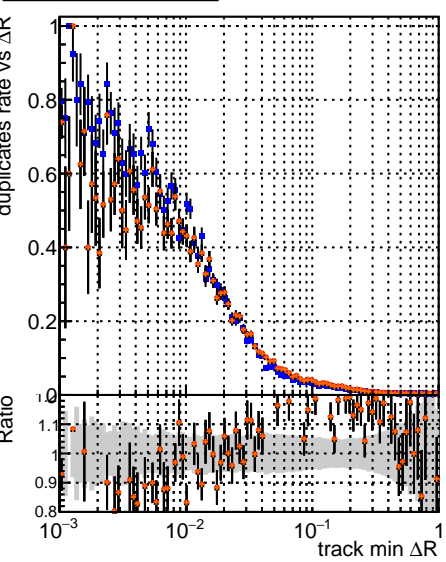

Fake rate vs dr

Duplicates Rate vs dr

Pileup rate vs dr

DQM
 CKF
 softQCD
 DQM
 mkrFit
 softQCD-updated
 mkrFit
 softQCD-updated-newPLDNN
 DQM
 mkrFit
 softQCD-updated-TTbarDNN

Fake rate vs ΔR(track, jet)

Duplicates rate vs ΔR(track, jet)

Pileup rate vs ΔR(track, jet)

Fake rate vs pu

Duplicate Rate vs pu

Pileup rate vs pu