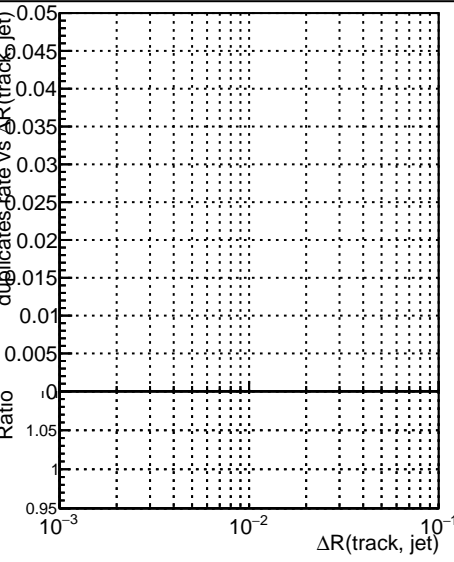

Fake rate vs dr

Duplicates Rate vs dr

Pileup rate vs dr

DQM
 CKF
 softQCD
 DQM
 mkrFit
 softQCD-updated
 mkrFit
 softQCD-updated-newPLDNN
 DQM
 mkrFit
 softQCD-updated-TTbarDNN

Fake rate vs ΔR(track, jet)

Duplicates rate vs ΔR(track, jet)

Pileup rate vs ΔR(track, jet)

Fake rate vs pu

Duplicate Rate vs pu

Pileup rate vs pu