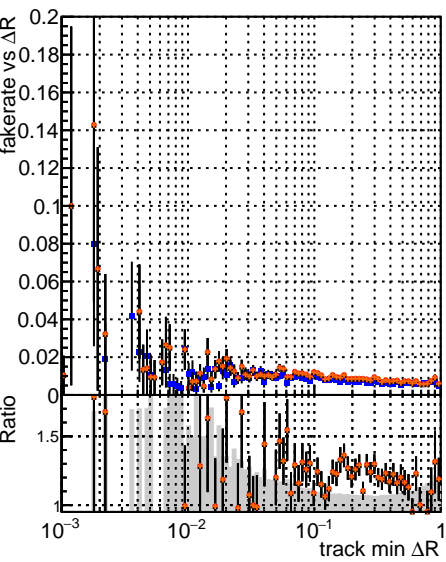

Fake rate vs dr

Duplicates Rate vs dr

Pileup rate vs dr

DQM
 CKF
 softQCD
 DQM
 mkrFit
 softQCD-updated
 mkrFit
 softQCD-updated-newPLDNN
 DQM
 mkrFit
 softQCD-updated-TTbarDNN

Fake rate vs ΔR(track, jet)

Duplicates rate vs ΔR(track, jet)

Pileup rate vs ΔR(track, jet)

Fake rate vs pu

Duplicate Rate vs pu

Pileup rate vs pu