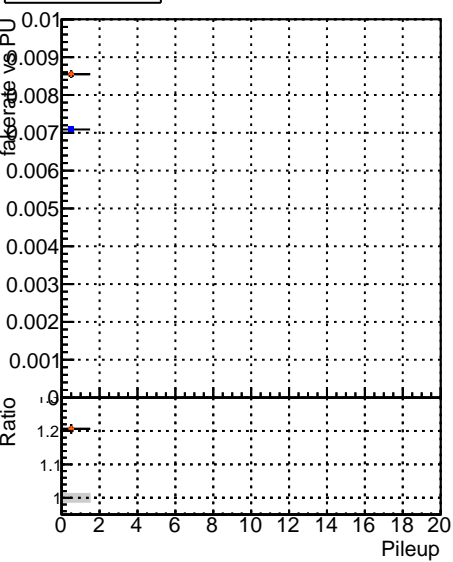

Fake rate vs dr

Duplicates Rate vs dr

Pileup rate vs dr

DQM
 CKF
 softQCD
 DQM
 mkrFit
 softQCD-updated
 mkrFit
 softQCD-updated-newPLDNN
 DQM
 mkrFit
 softQCD-updated-TTbarDNN

Fake rate vs ΔR(track, jet)

Duplicates rate vs ΔR(track, jet)

Pileup rate vs ΔR(track, jet)

Fake rate vs pu

Duplicate Rate vs pu

Pileup rate vs pu