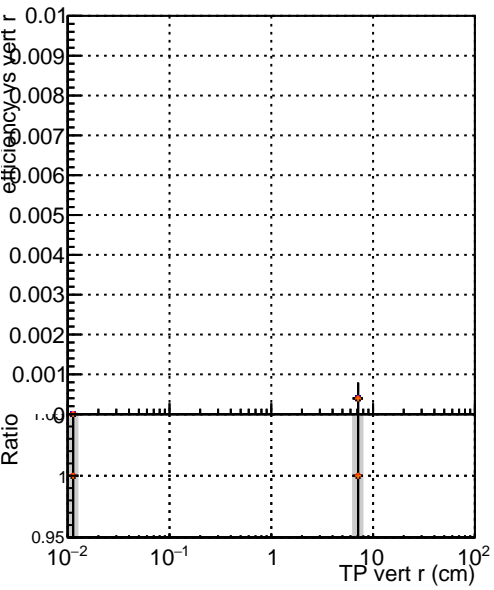

Efficiency vs vertpos

fake+duplicates vs vert r

Efficiency

- DQM\_CKF\_SoftQCD
- DQM\_mkFit\_SoftQCD-updated
- DQM\_mkFit\_SoftQCD-updated-newPLDNN
- DQM\_mkFit\_SoftQCD-updated-TTbarDNN

Efficiency vs. sim PV z

fake+duplicates vs Sim. PV z