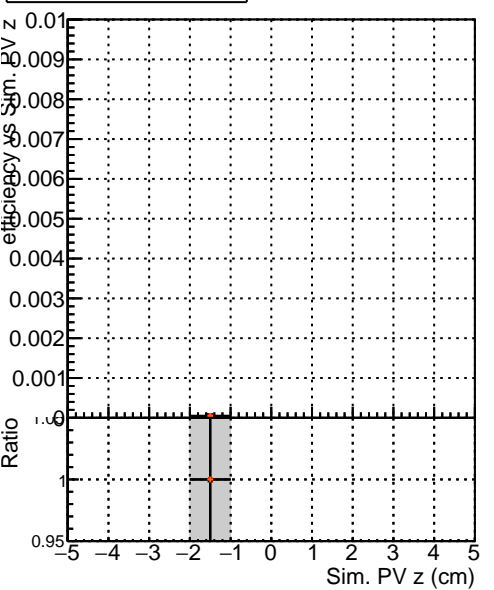

Efficiency vs vertpos

fake+duplicates vs vert r

Efficiency

- DQM\_CKF\_SoftQCD
- DQM\_mkFit\_SoftQCD-updated
- DQM\_mkFit\_SoftQCD-updated-newPLDNN
- DQM\_mkFit\_SoftQCD-updated-TTbarDNN

Efficiency vs. sim PV z

fake+duplicates vs Sim. PV z