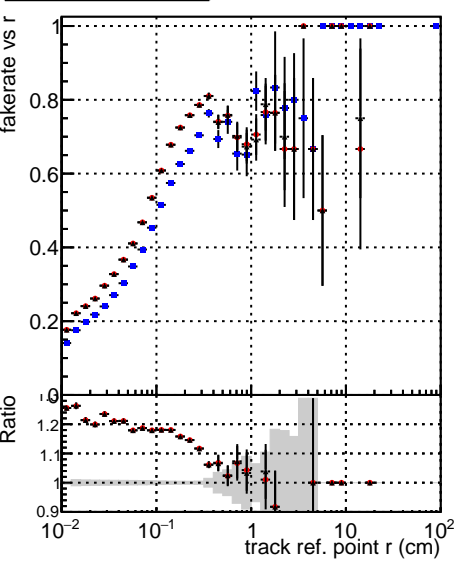

Fake rate vs vertpos**Duplicates Rate vs vertpos****Pileup rate vs vertpos**

● **DQM_mkFit_TT_base_noSel**
● **DQM_mkFit_TT_base_8iter_noSel**
● **DQM_mkFit_TT_retrainOldFiles_v2_8iter2_noSel**

Fake rate vs v**Fake rate vs. sim PV z****Duplicates Rate vs sim PV z****Pileup rate vs. sim PV z**