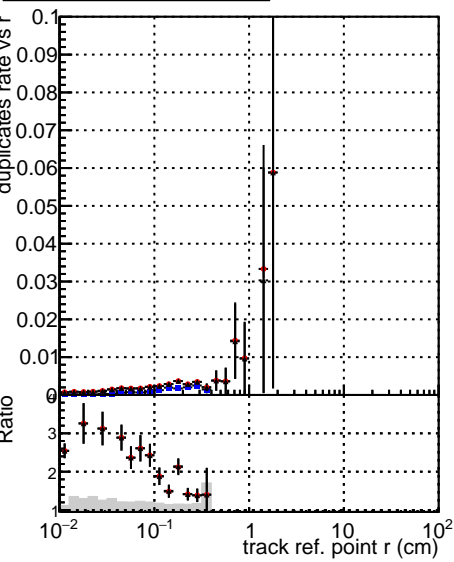

Fake rate vs vertpos**Duplicates Rate vs vertpos****Pileup rate vs vertpos**

● **DQM_mkFit_TT_base_noSel**
● **DQM_mkFit_TT_base_8iter_noSel**
● **DQM_mkFit_TT_retrainOldFiles_v2_8iter2_noSel**

Fake rate vs v**Fake rate vs. sim PV z****Duplicates Rate vs sim PV z****Pileup rate vs. sim PV z**