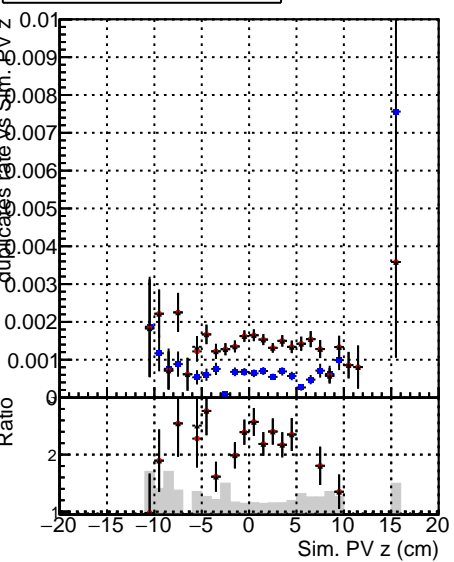

Fake rate vs vertpos**Duplicates Rate vs vertpos****Pileup rate vs vertpos**

● **DQM_mkFit_TT_base_noSel**
● **DQM_mkFit_TT_base_8iter_noSel**
● **DQM_mkFit_TT_retrainOldFiles_v2_8iter2_noSel**

Fake rate vs v**Fake rate vs. sim PV z****Duplicates Rate vs sim PV z****Pileup rate vs. sim PV z**