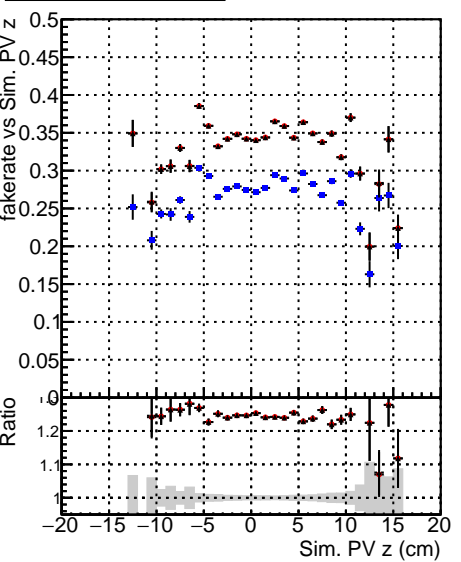

Fake rate vs vertpos**Duplicates Rate vs vertpos****Pileup rate vs vertpos**

● **DQM_mkFit_TT_base_noSel**
● **DQM_mkFit_TT_base_8iter_noSel**
● **DQM_mkFit_TT_retrainOldFiles_v2_8iter2_noSel**

Fake rate vs v**Fake rate vs. sim PV z****Duplicates Rate vs sim PV z****Pileup rate vs. sim PV z**