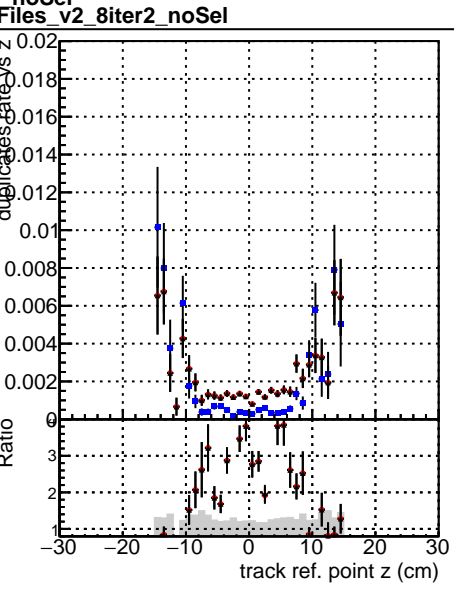

Fake rate vs vertpos**Duplicates Rate vs vertpos****Pileup rate vs vertpos**

● **DQM_mkFit_TT_base_noSel**
● **DQM_mkFit_TT_base_8iter_noSel**
● **DQM_mkFit_TT_retrainOldFiles_v2_8iter2_noSel**

Fake rate vs v**Fake rate vs. sim PV z****Duplicates Rate vs sim PV z****Pileup rate vs. sim PV z**