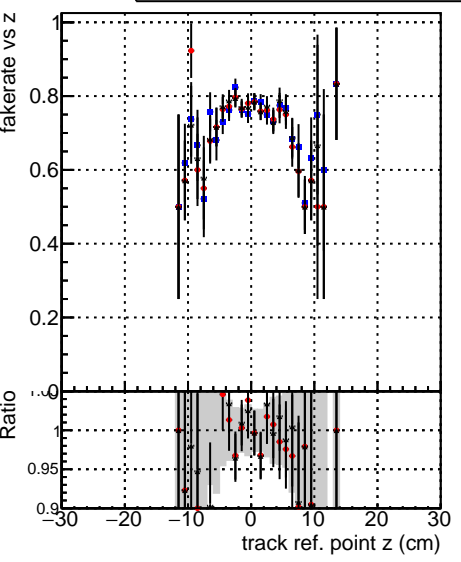

Fake rate vs vertpos**Duplicates Rate vs vertpos****Pileup rate vs vertpos**

—●— DQM_mkFit_TT_base_noSel
—●— DQM_mkFit_TT_base_8iter_noSel
—●— DQM_mkFit_TT_retrainOldFiles_v2_8iter2_noSel

Fake rate vs v**Fake rate vs. sim PV z****Duplicates Rate vs sim PV z****Pileup rate vs. sim PV z**