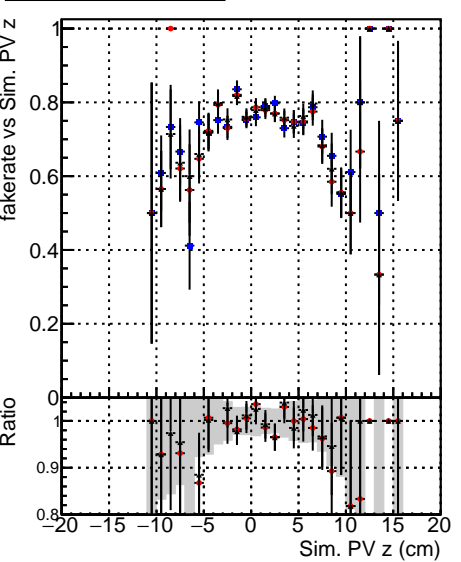

Fake rate vs vertpos**Duplicates Rate vs vertpos****Pileup rate vs vertpos**

—●— DQM_mkFit_TT_base_noSel
—●— DQM_mkFit_TT_base_8iter_noSel
—●— DQM_mkFit_TT_retrainOldFiles_v2_8iter2_noSel

Fake rate vs v**Fake rate vs. sim PV z****Duplicates Rate vs sim PV z****Pileup rate vs. sim PV z**