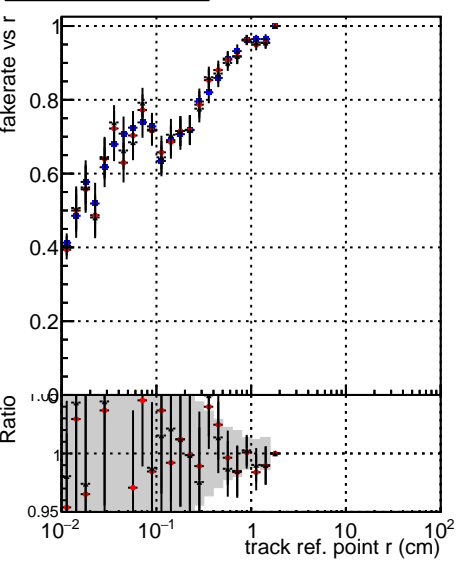

Fake rate vs vertpos**Duplicates Rate vs vertpos****Pileup rate vs vertpos**

—●— DQM_mkFit_TT_base_noSel
—●— DQM_mkFit_TT_base_8iter_noSel
—●— DQM_mkFit_TT_retrainOldFiles_v2_8iter2_noSel

Fake rate vs v**Fake rate vs. sim PV z****Duplicates Rate vs sim PV z****Pileup rate vs. sim PV z**