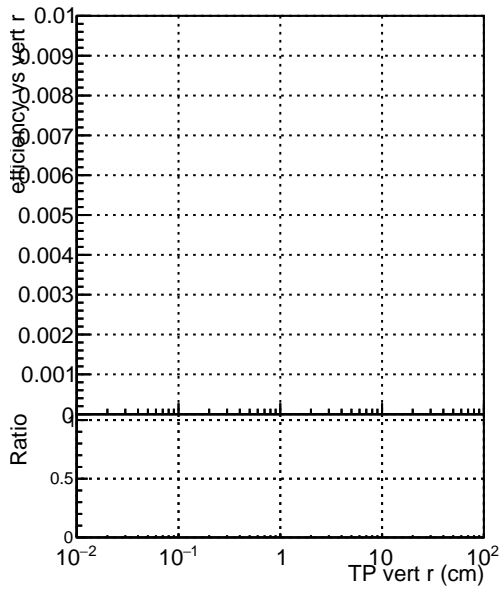

Efficiency vs vertpos

- DQM\_mkFit\_TT\_base\_noSel
- DQM\_mkFit\_TT\_base\_8iter\_noSel
- DQM\_mkFit\_TT\_retrainOldFiles\_v2\_8iter2\_noSel

Efficiency vs vert z

Efficiency vs. sim PV z