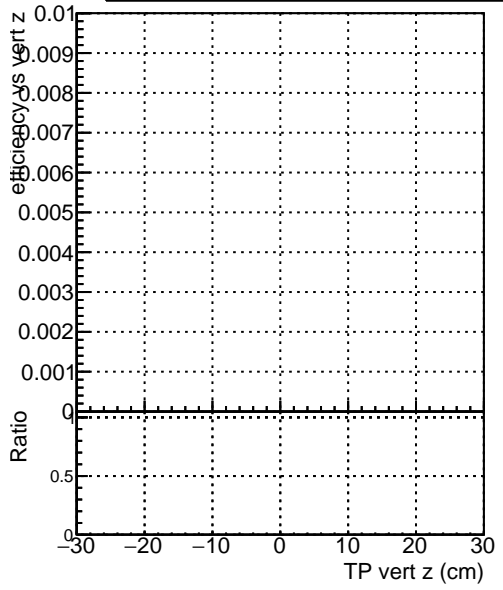

Efficiency vs vertpos

- DQM\_mkFit\_TT\_base\_noSel
- DQM\_mkFit\_TT\_base\_8iter\_noSel
- DQM\_mkFit\_TT\_retrainOldFiles\_v2\_8iter2\_noSel

Efficiency vs vert z

Efficiency vs. sim PV z