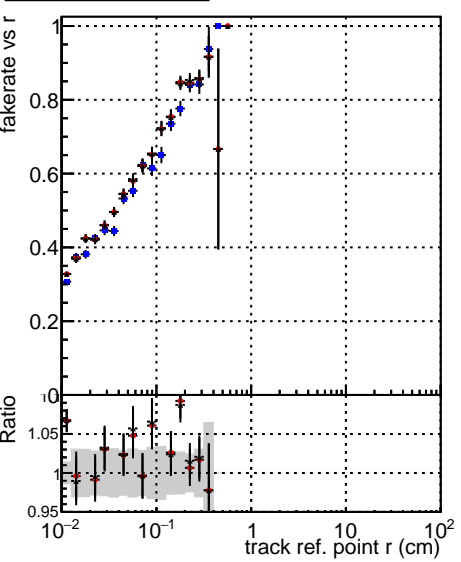

Fake rate vs vertpos**Duplicates Rate vs vertpos****Pileup rate vs vertpos**

—●— DQM_mkFit_TT_base_noSel
—●— DQM_mkFit_TT_base_8iter_noSel
—●— DQM_mkFit_TT_retrainOldFiles_v2_8iter2_noSel

Fake rate vs v**Fake rate vs. sim PV z**