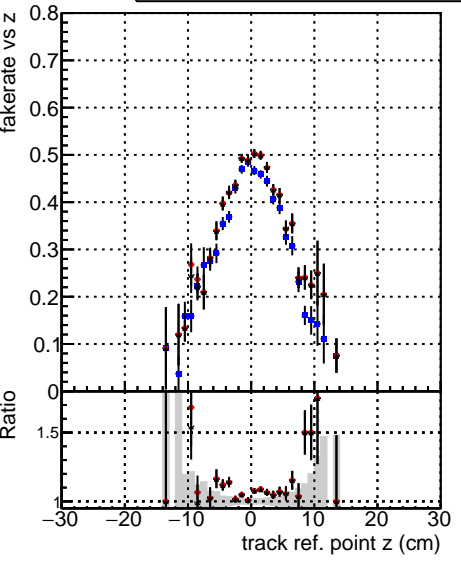

Fake rate vs vertpos**Duplicates Rate vs vertpos****Pileup rate vs vertpos**

—●— DQM_mkFit_TT_base_noSel
—●— DQM_mkFit_TT_base_8iter_noSel
—●— DQM_mkFit_TT_retrainOldFiles_v2_8iter2_noSel

Fake rate vs v**Fake rate vs. sim PV z**