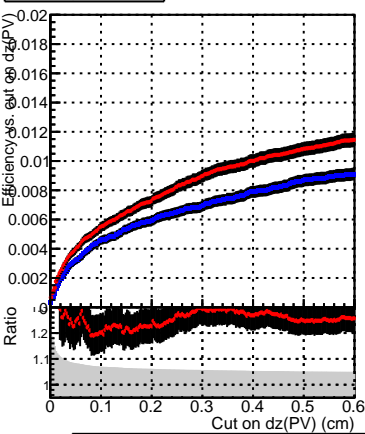

Efficiency vs. dz (PV)

Efficiency (tracking eff factorized out) vs. dz (PV)

Fake rate

Legend for all plots:
- DQM_mkFit_TT_base_noSel (blue line)
- DQM_mkFit_TT_retrainOldFiles_v2_8iter_noSel (red line)