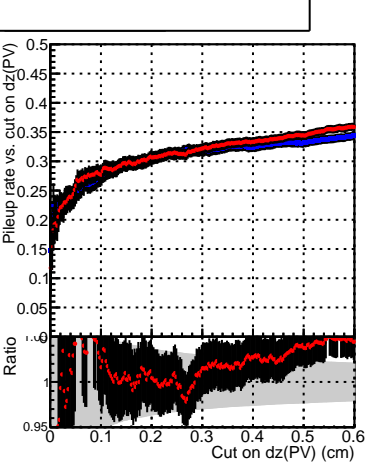

Efficiency vs. dz (PV)

Efficiency (tracking eff factorized out) vs. dz (PV)

Fake rate

Legend for all plots:
- DQM_mkFit_TT_base_noSel (blue line)
- DQM_mkFit_TT_retrainOldFiles_v2_8iter_noSel (red line)