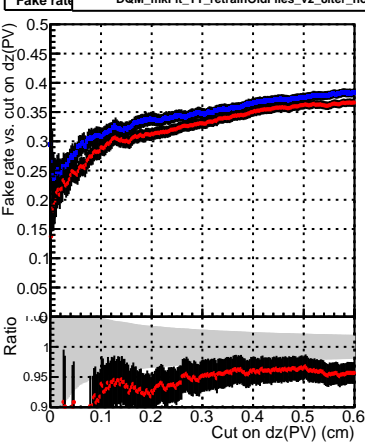

Efficiency vs. dz (PV)

Efficiency (tracking eff factorized out) vs. dz (PV)

Fake rate

Legend for all plots:
- DQM_mkFit_TT_base_noSel (blue line)
- DQM_mkFit_TT_retrainOldFiles_v2_8iter_noSel (red line)