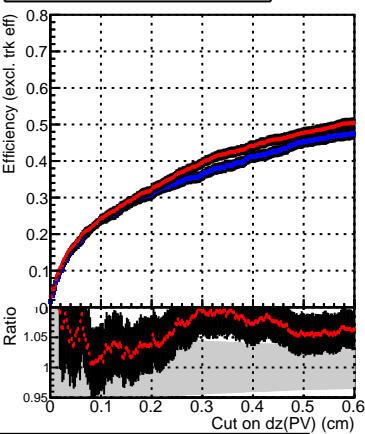

Efficiency vs. dz (PV)

Efficiency (tracking eff factorized out) vs. dz (PV)

Fake rate

Legend for all plots:
- DQM_mkFit_TT_base_noSel (blue line)
- DQM_mkFit_TT_retrainOldFiles_v2_8iter_noSel (red line)