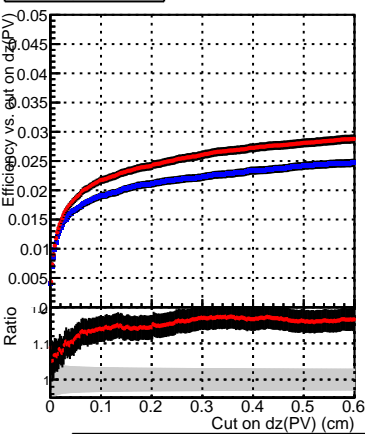

Efficiency vs. dz (PV)

Efficiency (tracking eff factorized out) vs. dz (PV)

Legend:
- DQM_mkFit_TT_base_noSel (blue line)
- DQM_mkFit_TT_retrainOldFiles_v2_8iter_noSel (red line)
Fake rate (black line)