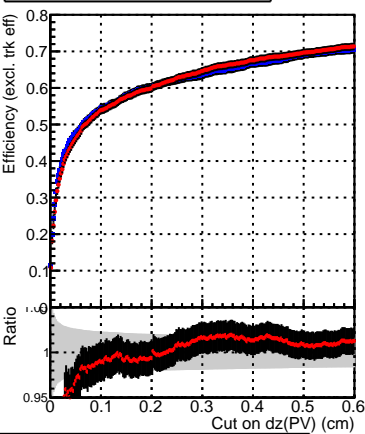

Efficiency vs. dz (PV)

Efficiency (tracking eff factorized out) vs. dz (PV)

Legend:
- DQM_mkFit_TT_base_noSel (blue line)
- DQM_mkFit_TT_retrainOldFiles_v2_8iter_noSel (red line)
Fake rate (black line)