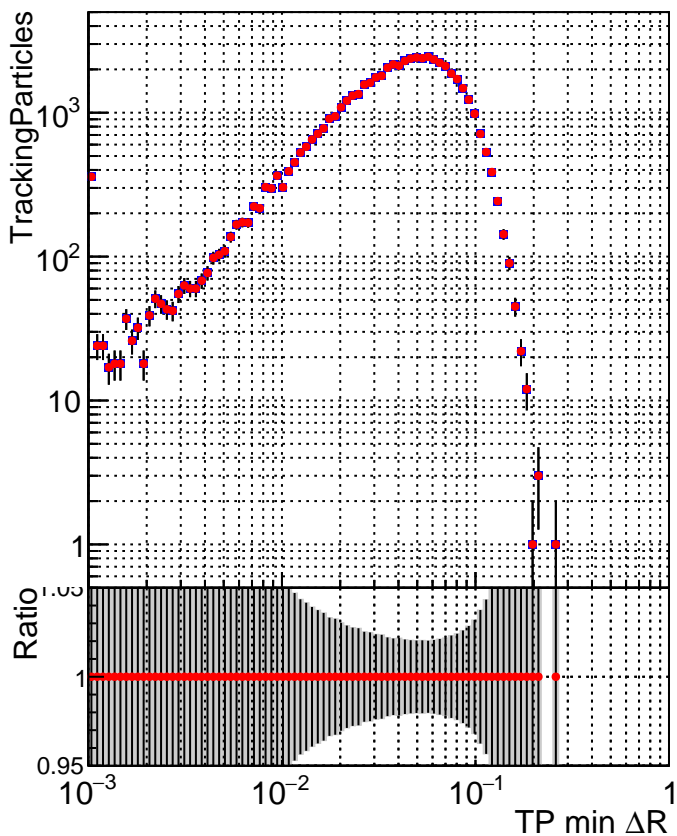

N of simulated tracks vs dR

N of associated tracks (simToReco) vs dR

N of simulated tracks

■ DQM_mkFit_TT_base_noSel
■ DQM_mkFit_TT_retrainOldFiles_v2_8iter2_noSel