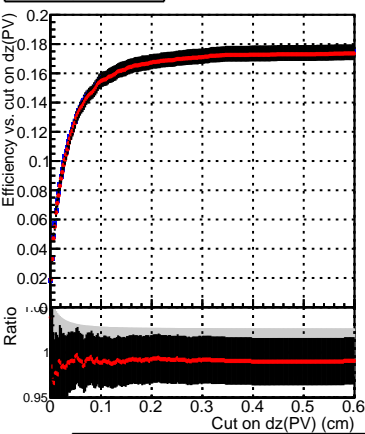

Efficiency vs. dz (PV)

Efficiency (tracking eff factorized out) vs. dz (PV)

Legend:
-■- DQM_mkFit_TT_base_noSel
-●- DQM_mkFit_TT_retrainOldFiles_v2_8iter2_noSel