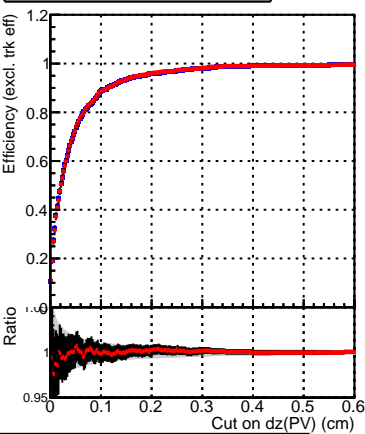

Efficiency vs. dz (PV)

Efficiency (tracking eff factorized out) vs. dz (PV)

Legend:
-■- DQM_mkFit_TT_base_noSel
-●- DQM_mkFit_TT_retrainOldFiles_v2_8iter2_noSel